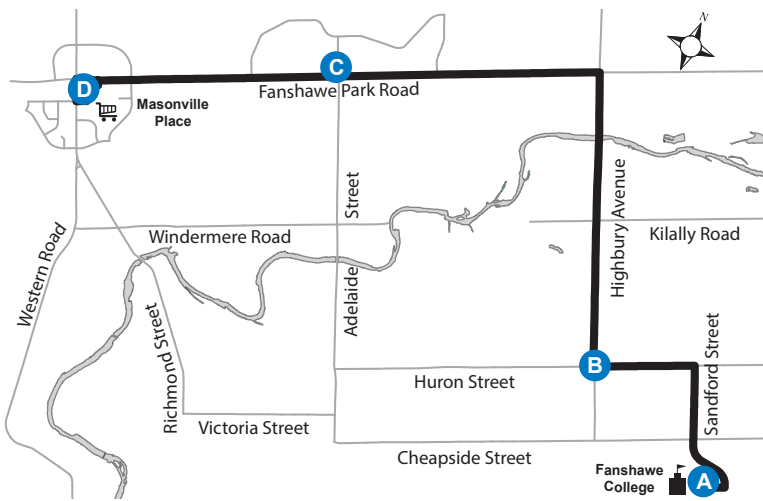

**25 FANSHAWE COLLEGE-
MASONVILLE PLACE**

Map Legend

A Timepoint Shopping Centre College/ University

Effective: November 24th, 2019

519-451-1347
www.londontransit.ca

ROUTE 25 - MONDAY-FRIDAY							
NORTHBOUND				SOUTHBOUND			
Fanshawe College	Huron at Highbury	Fanshawe Park at Adelaide	Masonville Place	Masonville Place	Fanshawe Park at Adelaide	Huron at Highbury	Fanshawe College
A	B	C	D	D	C	B	A
LVS			ARR	LVS			ARR
-	-	-	-	6:06	6:11	6:19	6:24
6:01	6:08	6:18	6:22	6:28	6:33	6:41	6:46
6:24	6:31	6:41	6:45	6:47	6:52	7:04	7:10
6:53	7:00	7:11	7:16	7:19	7:24	7:36	7:42
7:18	7:25	7:36	7:41	7:49	7:54	8:06	8:12
7:48	7:55	8:06	8:11	8:19	8:24	8:36	8:42
8:19	8:26	8:37	8:42	8:51	8:56	9:07	9:13
8:49	8:56	9:07	9:12	9:21	9:26	9:37	9:43
9:19	9:26	9:37	9:42	9:51	9:56	10:07	10:13
9:49	9:56	10:07	10:12	10:21	10:26	10:37	10:43
10:19	10:26	10:37	10:42	10:51	10:56	11:07	11:13
10:49	10:56	11:07	11:12	11:21	11:26	11:37	11:43
11:19	11:26	11:37	11:42	11:47	11:52	12:02	12:08
11:49	11:56	12:07	12:12	12:14	12:20	12:30	12:36
12:14	12:21	12:32	12:37	12:44	12:50	1:00	1:06
12:44	12:51	1:02	1:07	1:14	1:20	1:30	1:36
1:14	1:21	1:32	1:37	1:43	1:49	1:59	2:06
1:44	1:51	2:02	2:08	2:10	2:17	2:30	2:37
2:08	2:16	2:30	2:36	2:40	2:47	3:00	3:07
2:28	2:36	2:50	2:56	3:00	3:07	3:20	3:27
2:45	2:53	3:07	3:13	3:20	3:27	3:40	3:47
3:10	3:18	3:32	3:38	3:40	3:47	4:00	4:07
3:35	3:43	3:57	4:03	4:05	4:12	4:25	4:32
3:50	3:58	4:12	4:18	4:20	4:27	4:40	4:47
4:10	4:18	4:32	4:38	4:40	4:47	5:00	5:07
4:35	4:43	4:57	5:03	5:05	5:12	5:25	5:32
4:50	4:58	5:12	5:18	5:30	5:37	5:50	5:57
5:35	5:43	5:57	6:03	6:05	6:11	6:20	6:26
6:00	6:07	6:18	6:23	6:28	6:34	6:43	6:49
6:30	6:37	6:48	6:53	6:55	7:01	7:10	7:16
6:55	7:02	7:13	7:18	7:20	7:26	7:35	7:41
7:20	7:27	7:38	7:43	7:48	7:54	8:03	8:09
7:46	7:53	8:04	8:09	8:18	8:24	8:33	8:39
8:16	8:23	8:34	8:39	8:50	8:56	9:03	9:09
8:46	8:53	9:04	9:09	9:13	9:18	9:25	9:31
9:16	9:23	9:33	9:38	9:46	9:51	9:58	10:04
10:11	10:18	10:28	10:33	10:41	10:46	10:53	10:59
11:06	11:13	11:23	11:28	11:30	11:35	11:42	11:48