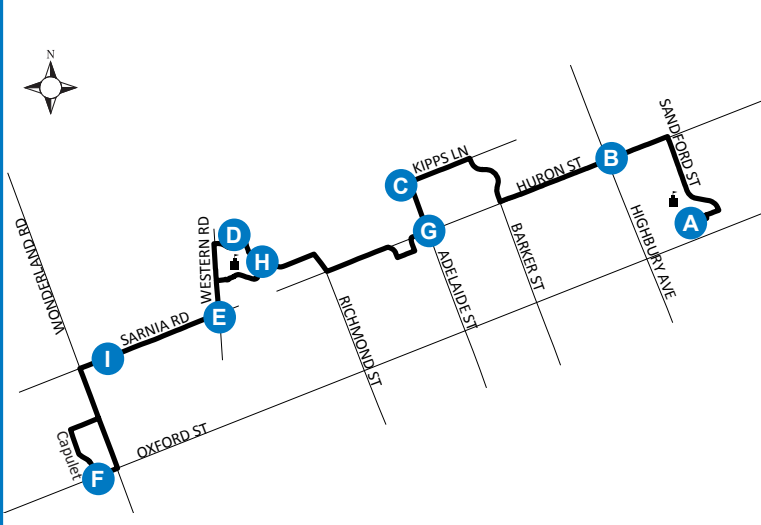

# 27 FANSHAWE COLLEGE - CAPULET

**Map Legend**      **Effective: November 24th, 2019**

**A** Timepoint      → Route Direction      🏫 College

**519-451-1347**  
www.londontransit.ca

## ROUTE 27 - SATURDAY

### WESTBOUND

## ROUTE 27 - SUNDAY/HOLIDAY