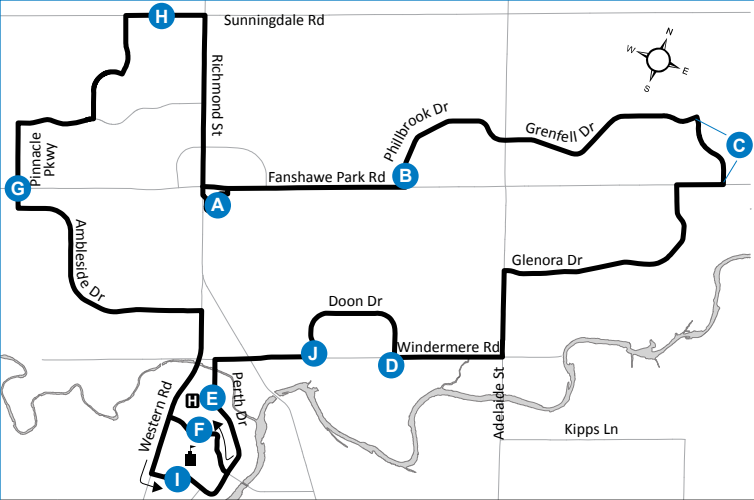

**MASONVILLE MALL
- ALUMNI HALL/
NATURAL SCIENCE**

34

| | | | |
|-------------------|-----------------|---------------------------------------|------------|
| Map Legend | | Effective: November 24th, 2019 | |
| A | Timepoint | H | Hospital |
| → | Route Direction | U | University |