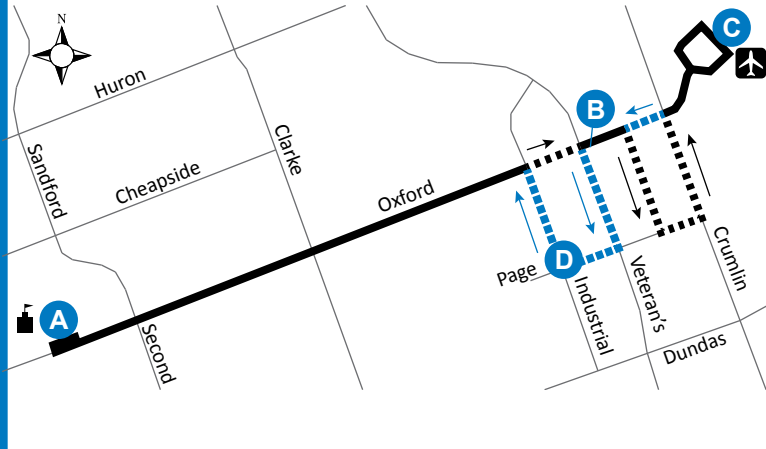

FANSHAWE COLLEGE - LONDON AIRPORT

36

Map Legend

	Timepoint		Shopping Centre		College/ University
	Airport	36	Service Notes		Route Direction

Effective: November 24th, 2019

519-451-1347
www.londontransit.ca

ROUTE 36 - MONDAY-FRIDAY

EASTBOUND			WESTBOUND	
Fanshawe College Stop #3	Oxford at Veterans Parkway	London Airport	Page at Industrial	Fanshawe College Stop #3
A	B	C	D	A
LVS				ARR
6:14	6:20	6:25	6:30	6:36
6:37	6:43	6:48	6:53	6:59
6:51	6:57	7:01	7:06	7:15
7:07	7:13	7:17	7:22	7:31
7:37	7:43	7:47	7:52	8:01
8:07	8:13	8:17	8:22	8:31
8:37	8:43	8:47	8:52	9:01
9:07	9:13	9:17	9:22	9:31
9:37	9:43	9:47	9:52	10:01

10:07	10:13	10:17	10:22	10:31
10:37	10:43	10:47	10:52	11:01
11:07	11:13	11:17	11:22	11:31
11:37	11:43	11:47	11:52	12:01
12:07	12:13	12:17	12:22	12:31
12:37	12:43	12:47	12:52	1:01
1:07	1:13	1:17	1:22	1:31
1:37	1:43	1:47	1:52	2:01
2:07	2:13	2:17	2:22	2:31
2:37	2:43	2:47	2:52	3:01
3:07	3:14	3:20	3:26	3:36
3:42	3:49	3:55	4:01	4:11
4:17	4:24	4:30	4:36	4:46
4:52	4:59	5:05	5:11	5:21
5:27	5:34	5:40	5:46	5:56
6:02	6:09	6:15	6:21	6:31
6:37	6:44	6:50	6:56	7:06
NO SERVICE UNTIL				
10:36	10:42	10:46	10:51	11:00
11:09	11:15	11:19	11:23	11:31

SERVICE NOTE:

Route 36 operates on weekdays only, excluding holidays.