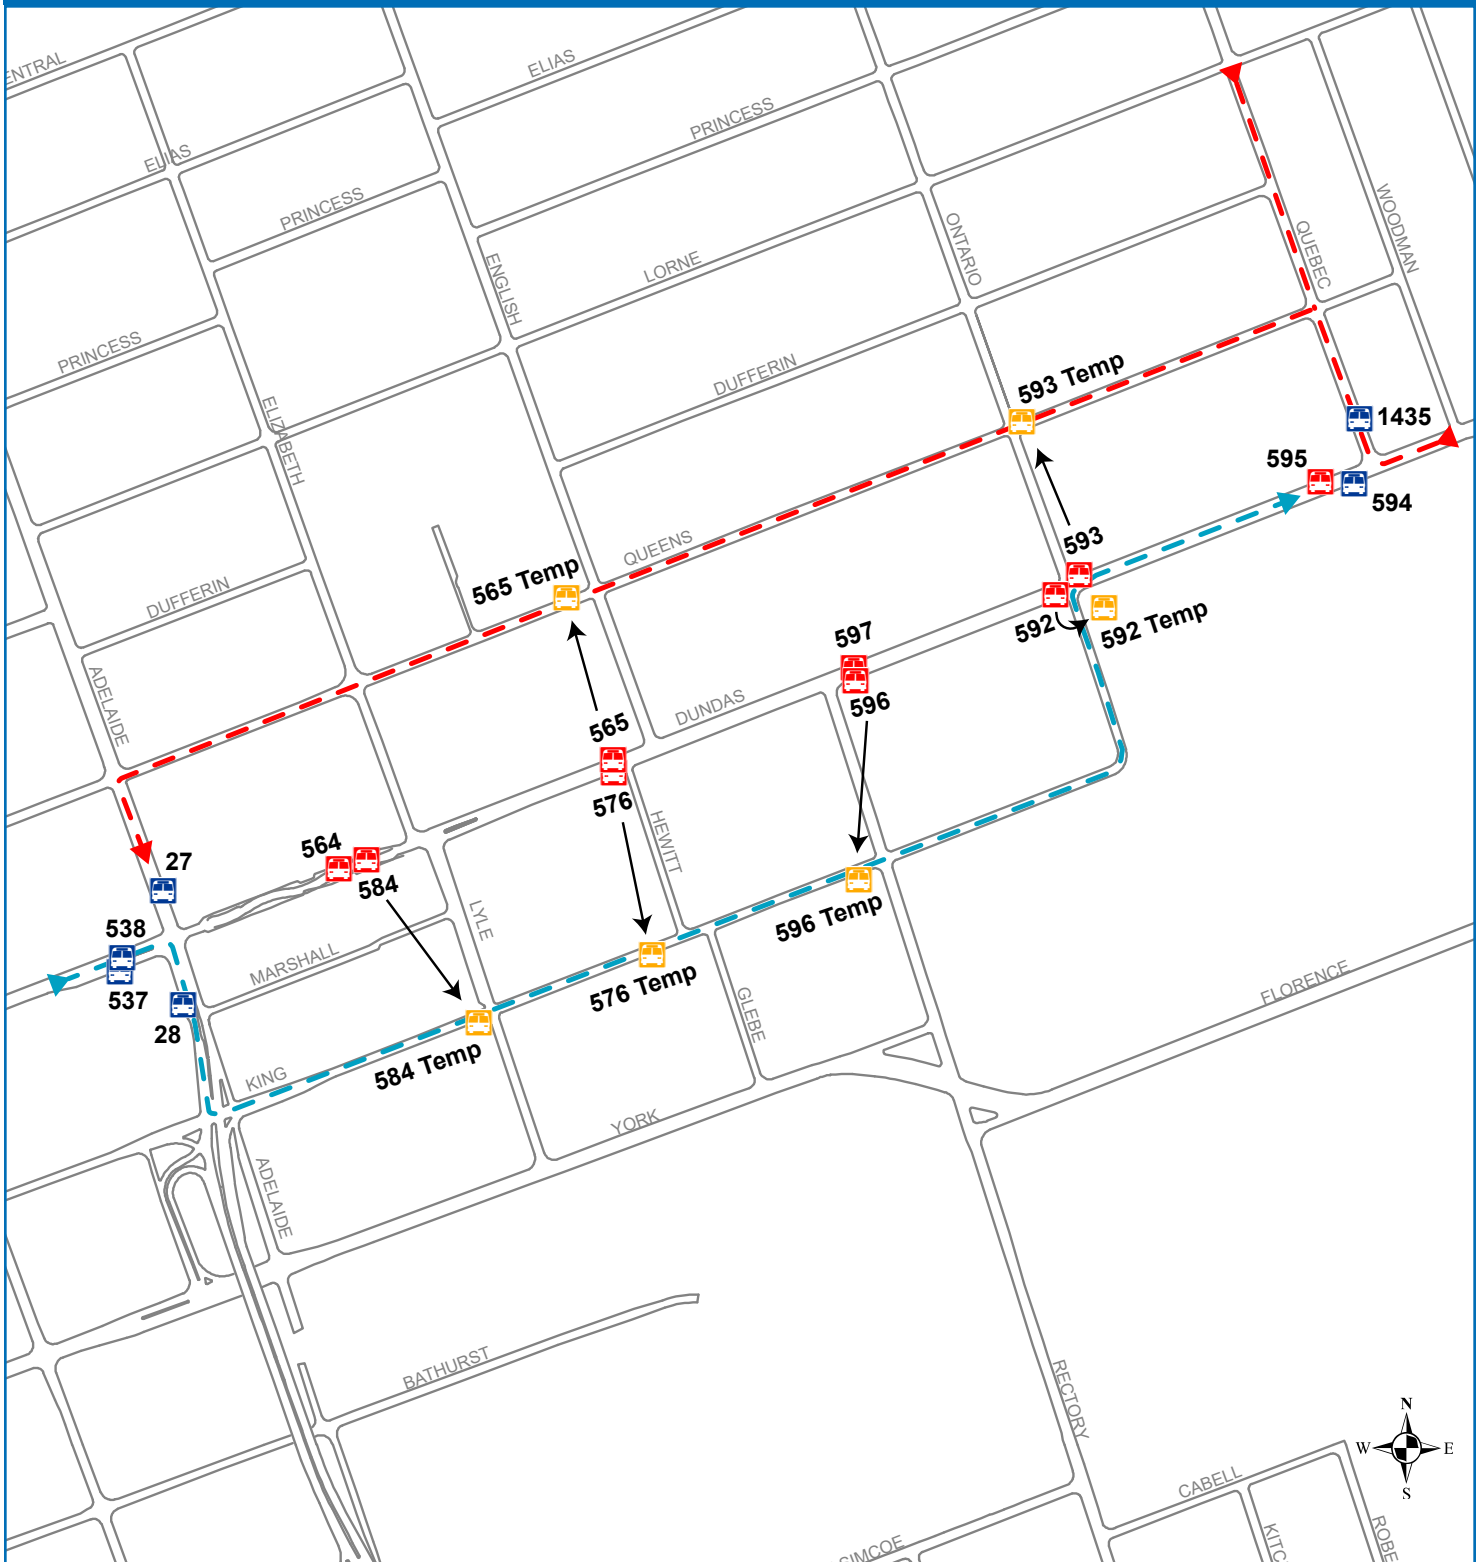

# O.E.V. TEMP STOP LOCATIONS

## LEGEND

-  Temporary Stops
-  Existing Stops
-  Eastbound Route Change
-  Closed Stops
-  Westbound Route Change

519-451-1347  
www.londontransit.ca