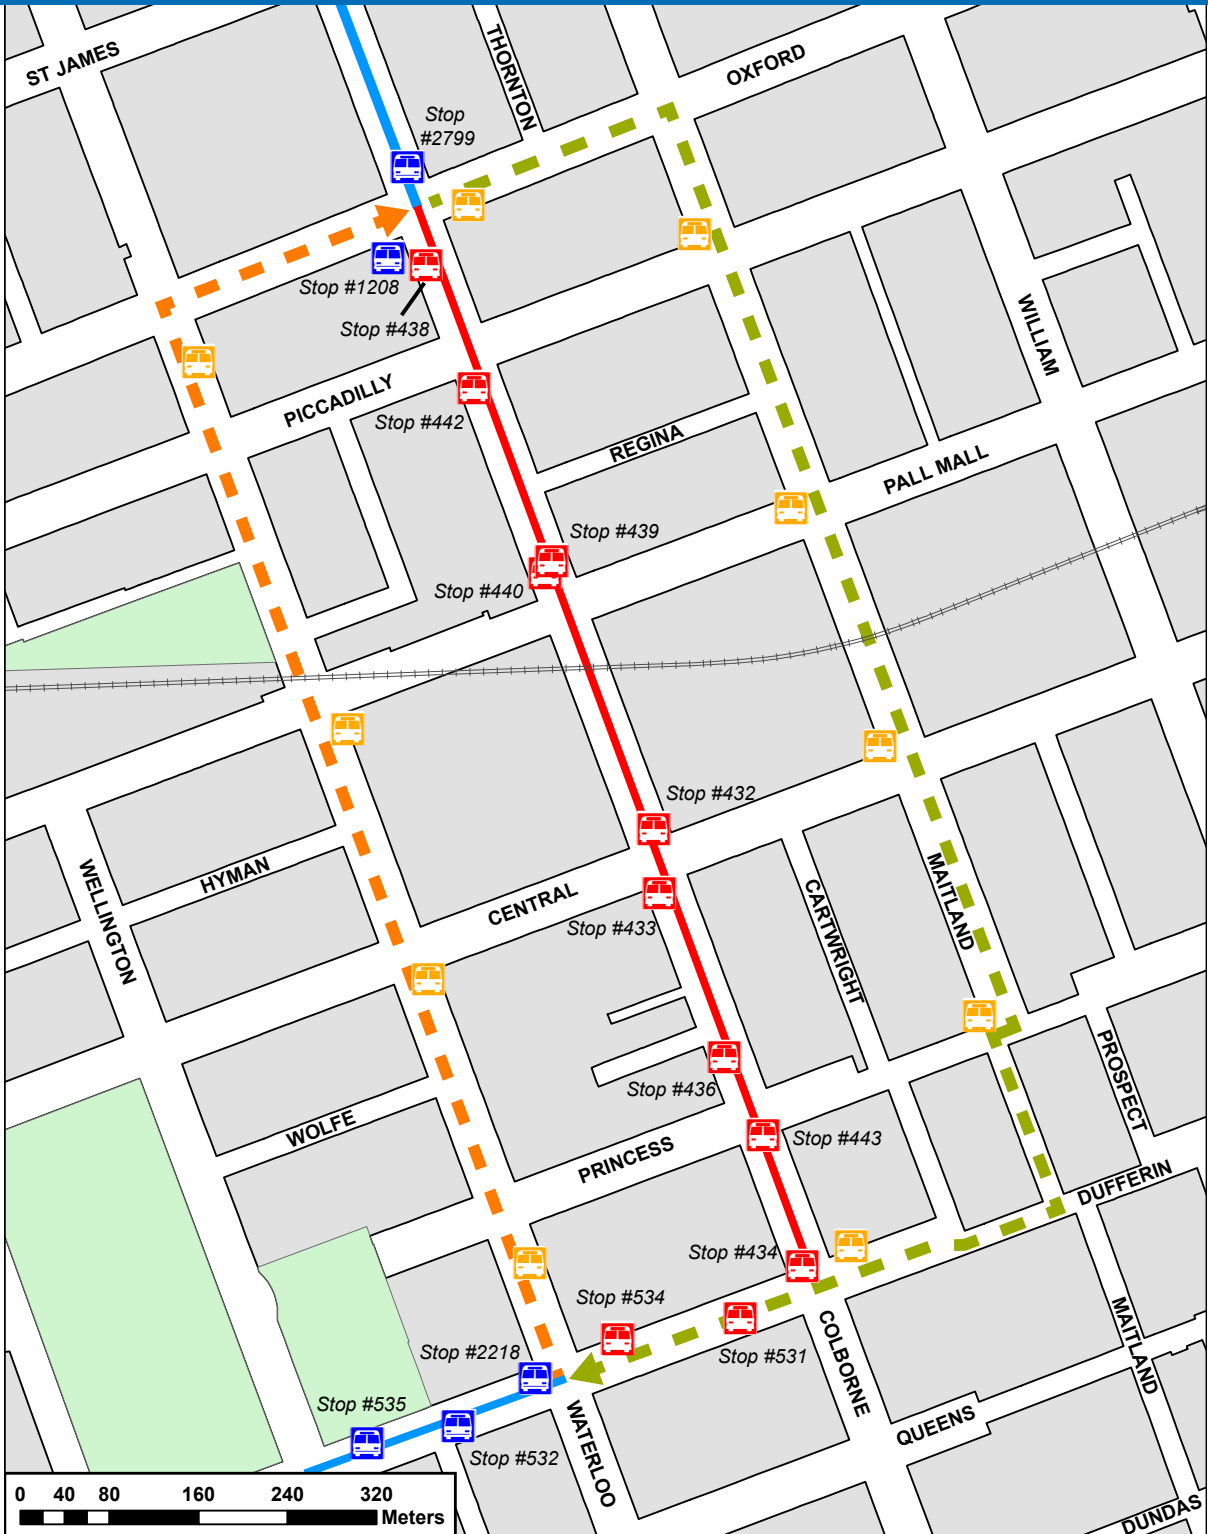

# COLBORNE DETOUR STOP ADJUSTMENTS ROUTE #1

## LEGEND

-  Temp Stops
-  Existing Stops
-  Closed Stops
-  Existing Route
-  Temp NB Route
-  Temp SB Route
-  Closed RT Sections

NOTE: Only relevant stops are displayed on the map. All other stops are operating as per regular schedules.