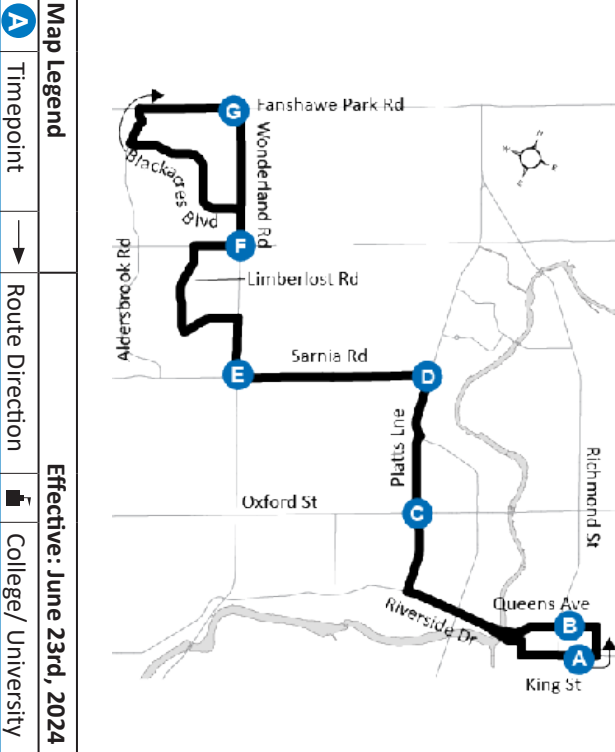

9

DOWNTOWN - WHITEHILLS

519-451-1347
www.londontransit.ca

9