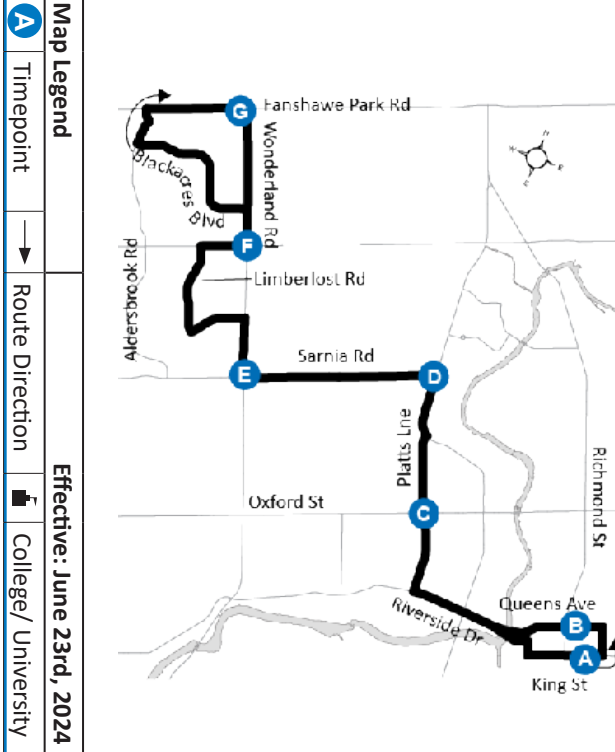

DOWNTOWN - WHITEHILLS

519-451-1347
www.londontransit.ca

ROUTE 9 - MONDAY TO FRIDAY