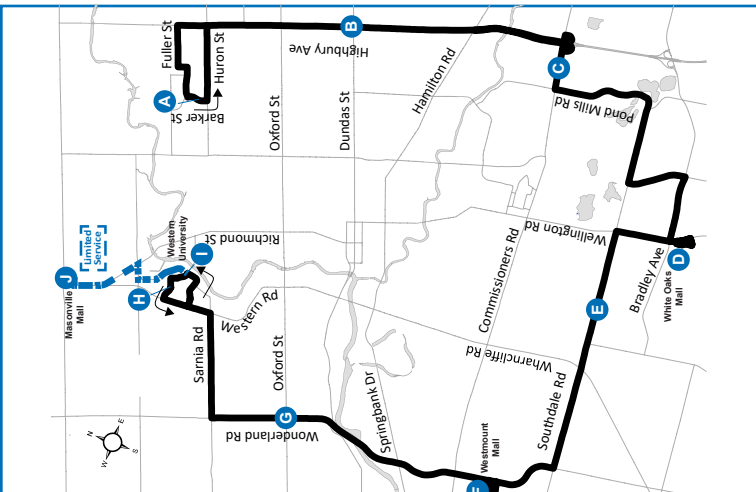

NATURAL SCIENCE /
MASONVILLE PLACE -
BARKER AT HURON

10

519-451-1347
www.londontransit.ca

Map Legend		Effective: September 1, 2024	
A	Timepoint		Shopping Centre
	University		Route Direction
10	Service Notes		

LEGEND	
+	Route Change
*	Bus into Garage
0:00	Bus goes into service at Highbury at Brydges 9min earlier towards Western, or 3min earlier towards Barker at Huron

use realtime.londontransit.ca for up-to-date arrivals