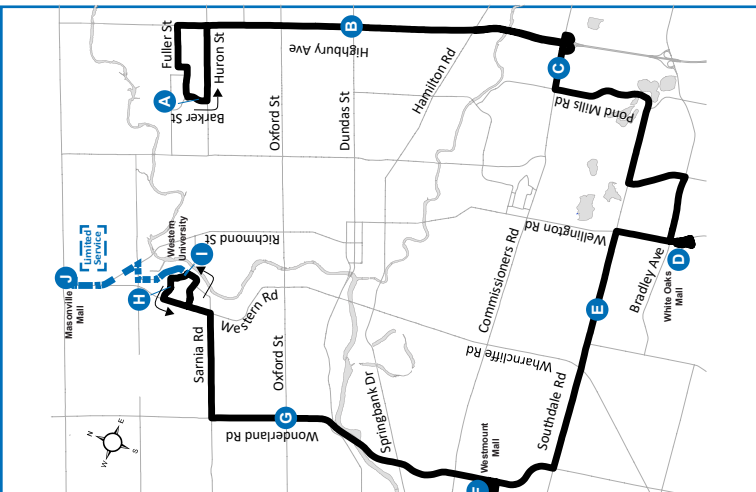

NATURAL SCIENCE /
MASONVILLE PLACE -
BARKER AT HURON

10

519-451-1347
www.londontransit.ca

Map Legend		Effective: September 1, 2024	
A	Timepoint		Shopping Centre
	University		Route Direction
10	Service Notes		

LEGEND	
+	Route Change
*	Bus into Garage
0:00	Bus goes into service at Highbury at Brydges 9min earlier towards Western, or 3min earlier towards Barker at Huron

use realtime.londontransit.ca for up-to-date arrivals