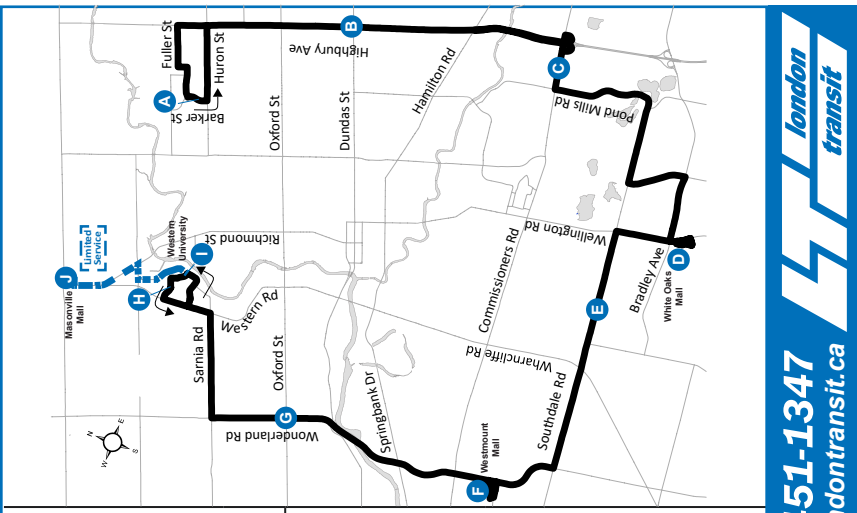

10 NATURAL SCIENCE / MASONVILLE PLACE - BARKER AT HURON

Map Legend Effective: September 1, 2024

A Timepoint	Shopping Centre	Route Direction
University	10 Service Notes	

519-451-1347
www.londontransit.ca

10 NATURAL SCIENCE / MASONVILLE PLACE - BARKER AT HURON

Map Legend Effective: September 1, 2024

A Timepoint	Shopping Centre	Route Direction
University	10 Service Notes	

519-451-1347
www.londontransit.ca

use realtime.londontransit.ca for up-to-date arrivals

ROUTE 10 - MONDAY TO FRIDAY