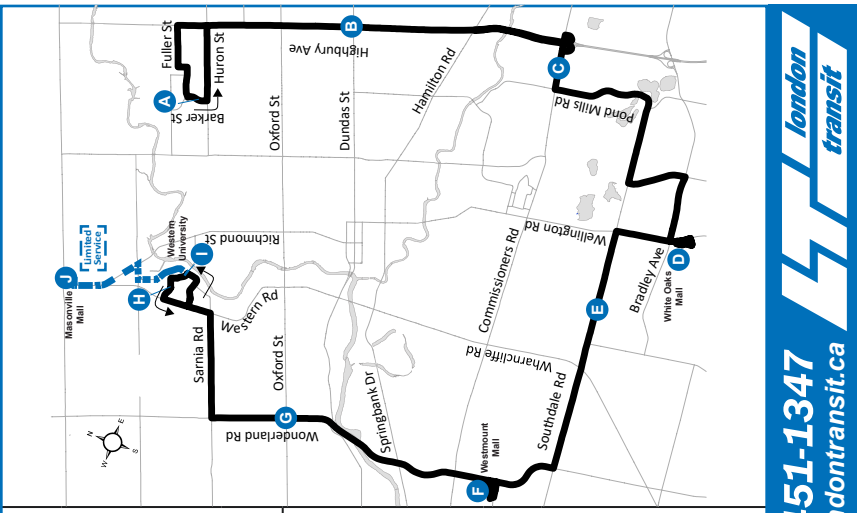

10 NATURAL SCIENCE / MASONVILLE PLACE - BARKER AT HURON

Map Legend Effective: September 1, 2024

A Timepoint	Shopping Centre	Route Direction
University	10 Service Notes	

519-451-1347
www.londontransit.ca

10 NATURAL SCIENCE / MASONVILLE PLACE - BARKER AT HURON

Map Legend Effective: September 1, 2024

A Timepoint	Shopping Centre	Route Direction
University	10 Service Notes	

519-451-1347
www.londontransit.ca

use realtime.londontransit.ca for up-to-date arrivals

ROUTE 10 - MONDAY TO FRIDAY