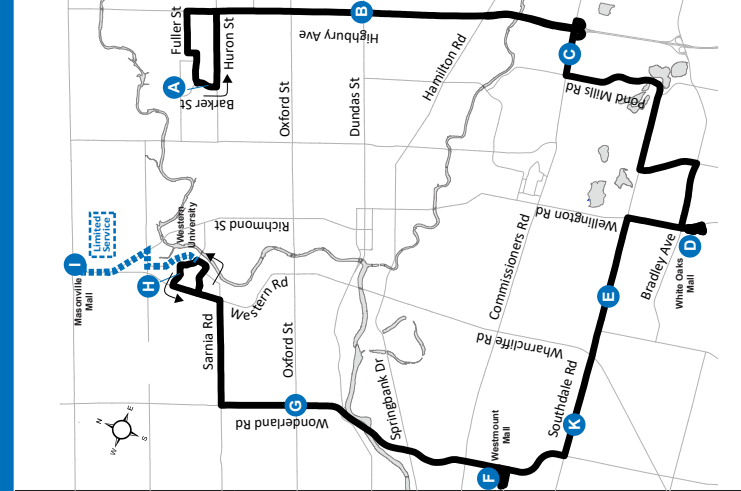

10 NATURAL SCIENCE / MASONVILLE PLACE - BARKER AT HURON

Map Legend		Effective: April 30th, 2023	
A Timepoint	Shopping Centre	Route Direction	
University	Service Notes		

519-451-1347
www.londontransit.ca