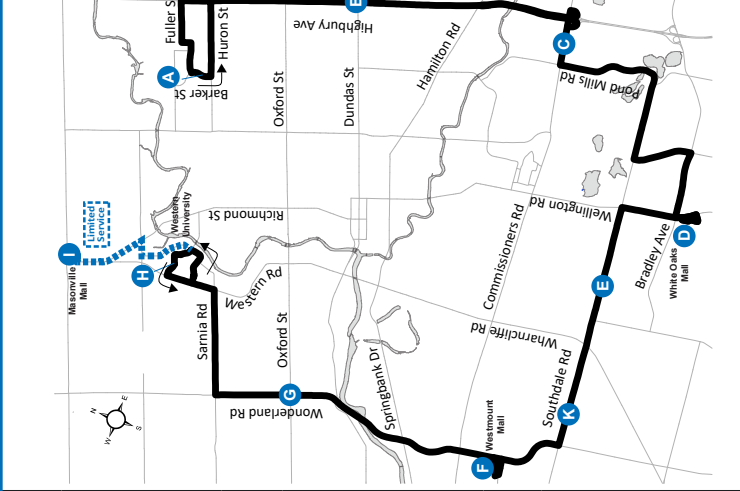

10 NATURAL SCIENCE / MASONVILLE PLACE - BARKER AT HURON

Map Legend		Effective: April 30th, 2023	
A Timepoint	Shopping Centre	Route Direction	
University	Service Notes		

519-451-1347
www.londontransit.ca