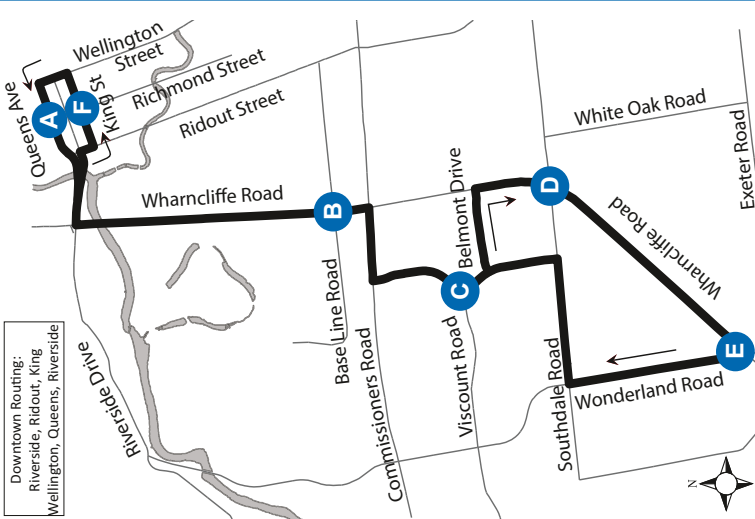

**DOWNTOWN -
WHARNCLIFFE AT
WONDERLAND**

Map Legend

Effective: June 23, 2024

A	Timepoint	→	Route Direction
----------	-----------	---	-----------------

519-451-1347
www.londontransit.ca

ROUTE 12 - MONDAY TO FRIDAY

LEGEND

*	Bus into Garage	+	Route Change
0:00	Bus goes into service at Commissioners and Wharnciffe 3 minutes earlier		