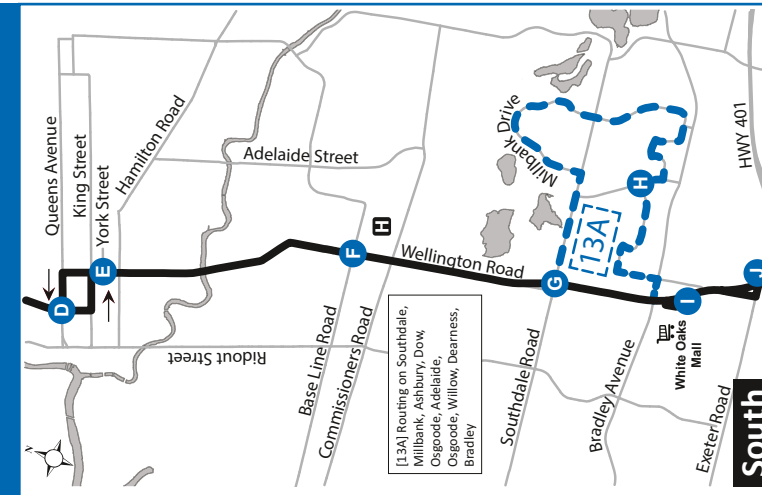

13 MASONVILLE PLACE - WHITE OAKS MALL

519-451-1347
www.londontransit.ca

Map Legend		Effective: June 25th, 2023	
A Timepoint	Shopping Centre	College/ University	
H Hospital	13A Service Notes	Route Direction	