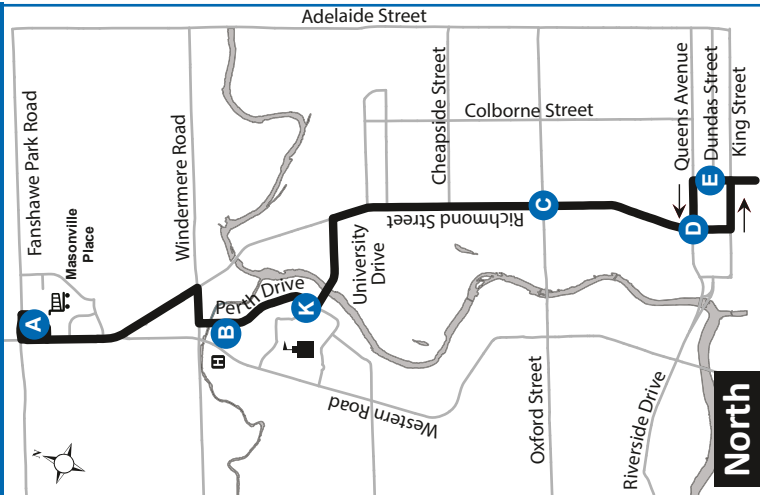

13 MASONVILLE PLACE - WHITE OAKS MALL

519-451-1347
www.londontransit.ca

Map Legend		Effective: June 25th, 2023	
A Timepoint	Shopping Centre	College/ University	
H Hospital	13A Service Notes	Route Direction	