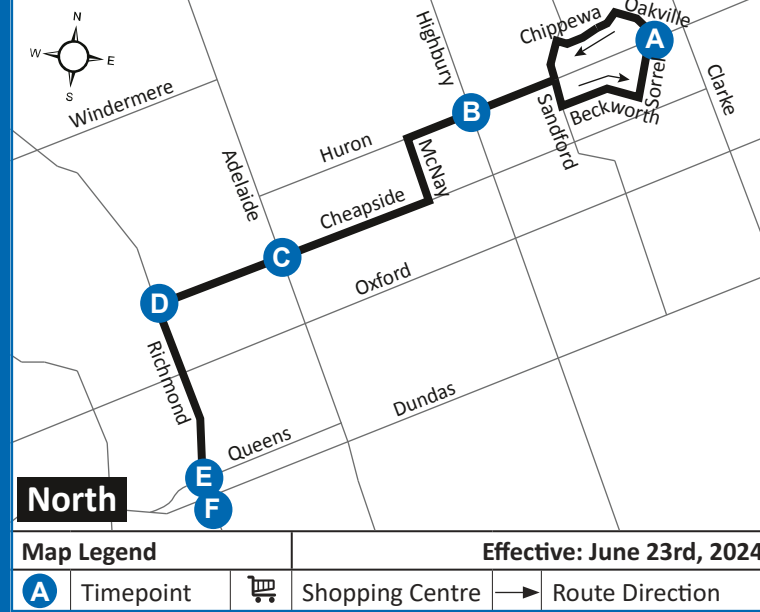

15 HURON HEIGHTS - WESTMOUNT MALL

519-451-1347
www.londontransit.ca

15 HURON HEIGHTS - WESTMOUNT MALL

519-451-1347
www.londontransit.ca

use realtime.londontransit.ca for up-to-date arrivals

ROUTE 15 - MONDAY TO FRIDAY