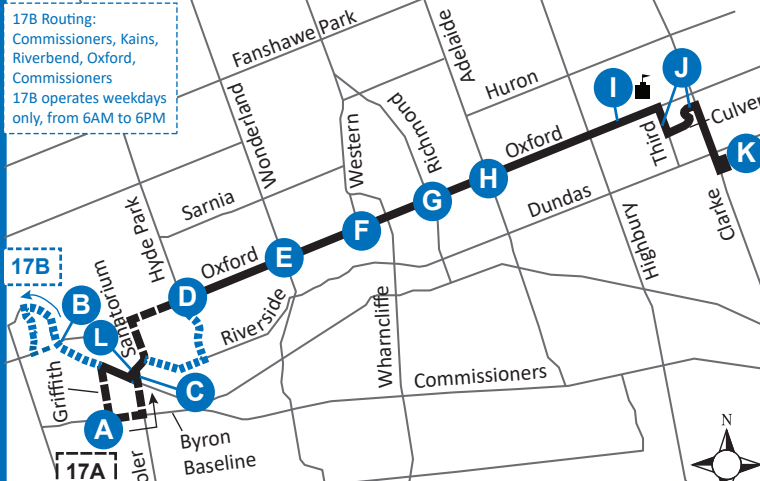

17 ARGYLE MALL - BYRON / RIVERBEND

519-451-1347
www.londontransit.ca

17 ARGYLE MALL - BYRON / RIVERBEND

519-451-1347
www.londontransit.ca

use realtime.londontransit.ca for up-to-date arrivals

ROUTE 17 - MONDAY TO FRIDAY