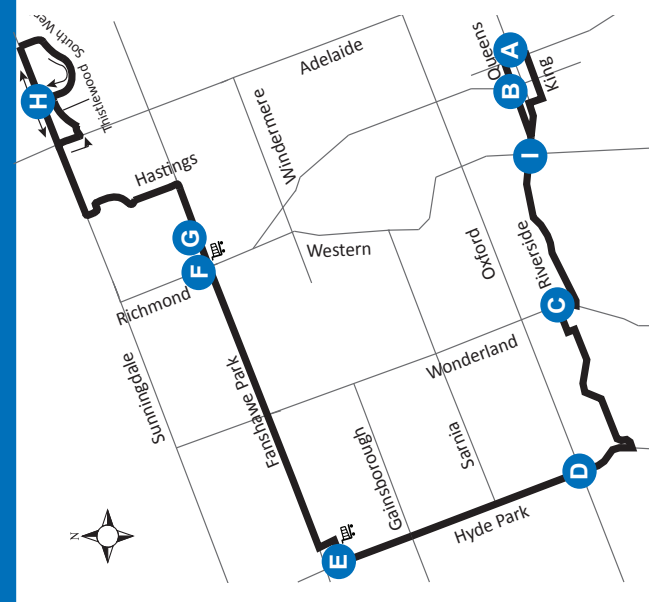

19 DOWNTOWN-STONEY CREEK

Effective: September 1, 2024

Map Legend
 A Timepoint
 19 Route Direction
 Shopping Centre
 Service Notes

519-451-1347
www.londontransit.ca

19 DOWNTOWN-STONEY CREEK

Effective: September 1, 2024

LEGEND

| | | | |
|------|---|---|--------------|
| * | Bus into Garage | + | Route Change |
| 0:00 | Bus goes into service at Blackwater east of Adelaide 2min earlier | | |
| 8:01 | Bus goes into service at Fanshawe and Hastings 7min earlier | | |