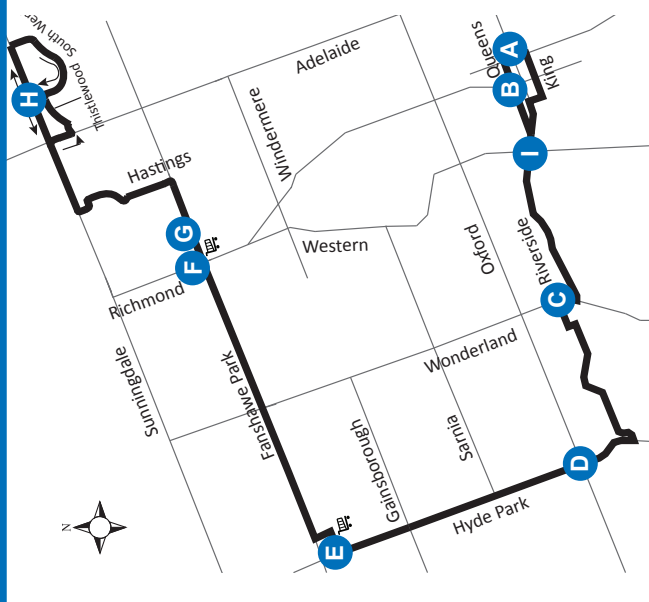

19 DOWNTOWN-STONEY CREEK

Effective: September 1, 2024

Map Legend
 A Timepoint
 19 Route Direction
 Shopping Centre
 Service Notes

519-451-1347
www.londontransit.ca

19 DOWNTOWN-STONEY CREEK

Effective: September 1, 2024

LEGEND

| | | | |
|------|---|---|--------------|
| * | Bus into Garage | + | Route Change |
| 0:00 | Bus goes into service at Blackwater east of Adelaide 2min earlier | | |
| 8:01 | Bus goes into service at Fanshawe and Hastings 7min earlier | | |