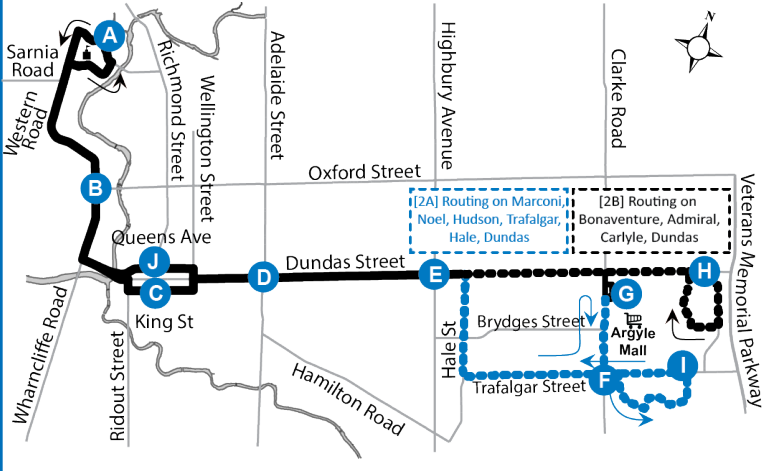

Map Legend Effective: September 1, 2024

- A Timepoint
- Shopping Centre
- University
- 2A Service Notes
- 2B Service Notes
- Route Direction
- Service Notes

ROUTE 2 - MONDAY TO FRIDAY