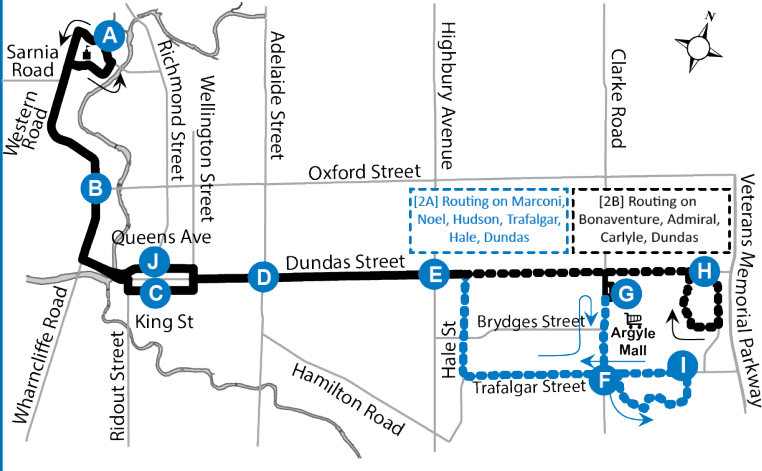

Map Legend		Effective: June 25th, 2023	
A	Timepoint		Shopping Centre
	University		Route Direction
2A	Service Notes	2B	Service Notes

Map Legend		Effective: June 25th, 2023	
A	Timepoint		Shopping Centre
	University		Route Direction
2A	Service Notes	2B	Service Notes

LEGEND	
+	Route Change
*	Bus into Garage
6:20 / 6:50	Bus goes into service at Hale and Brydges 4 minutes earlier

ROUTE 2 - SATURDAY

EASTBOUND							WESTBOUND						
Natural Science	Wharnccliffe at Oxford	King at Richmond	Dundas at Highbury	Trafalgar at Clarke	Argyle Mall	Argyle Mall	Bonaventure at Dundas	Trafalgar at Hudson	Argyle Mall	Dundas at Highbury	Queens at Richmond</		