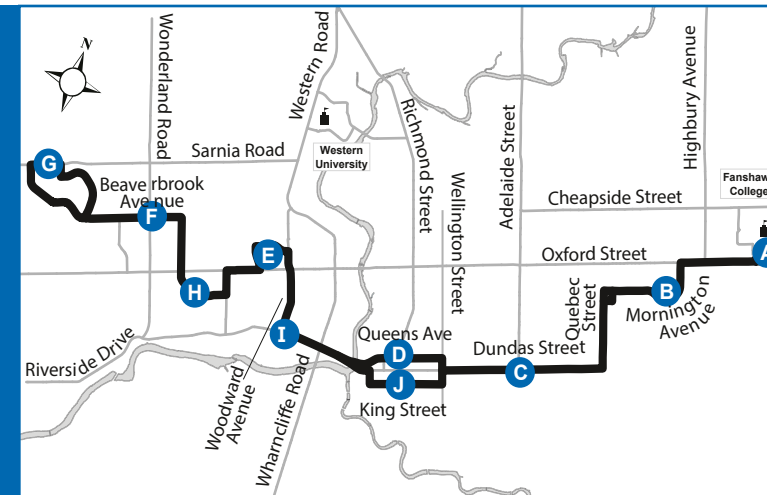

Map Legend		Effective: September 1, 2024	
A Timepoint	Shopping Centre	College/University	
Route Direction			

Map Legend		Effective: September 1, 2024	
A Timepoint	Shopping Centre	College/University	
Route Direction			

LEGEND

* Bus into Garage + Route Change

6:05 Bus goes into service at Oxford and Highbury 2min earlier