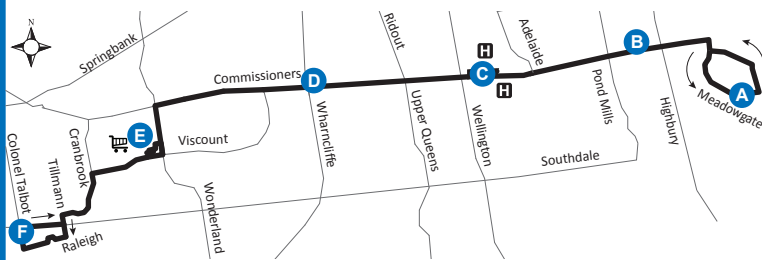

Talbot Village - 24 Summerside

Map Legend

A	Timepoint		Shopping Centre		Route Direction
H	Hospital				

Effective: September 3, 2023

519-451-1347
www.londontransit.ca

ROUTE 24 - MONDAY TO FRIDAY

WESTBOUND							EASTBOUND							
Darnley at Meadowgate	Commissioners at Meadowgate	Commissioners at Deveron	Victoria Hospital Zone A	Commissioners at Wharrcliffe	Westmount Mall	Westmount Mall	Colonel Talbot at Southdale	Westmount Mall	Westmount Mall	Commissioners at Wharrcliffe	Victoria Hospital Zone A	Commissioners at Deveron	Commissioners at Deveron	Darnley at Meadowgate
A	B	B	C	D	E	E	F	E	E	D	C	B	B	A
LVS	ARR	LVS			ARR	LVS		ARR	LVS			ARR	LVS	ARR
-	-	-	-	-	-	-	-	-	-	-	-	-	-	5:58
-	-	-	-	-	-	-	6:03	6:10	6:13	6:20	6:28	6:36	6:38	6:43
5:58	6:05	6:06	6:12	6:19	6:27	6:37	6:48	6:55	6:58	7:05	7:13	7:21	7:23	7:28
6:43	6:50	6:51	6:57	7:04	7:12	7:22	7:33	7:40	7:41	7:50	7:58	8:05	8:07	8:12
7:28	7:36	7:37	7:44	7:52	8:01	8:08	8:19	8:26	8:27	8:36	8:44	8:51	8:53	8:58
8:12	8:20	8:21	8:28	8:36	8:45	8:52	9:03	9:09	9:12	9:19	9:27	9:35	9:37	9:42
8:58	9:06	9:07	9:14	9:22	9:31	9:38	9:49	9:55	9:58	10:05	10:13	10:21	10:23	10:28
9:42	9:49	9:51	9:57	10:05	10:13	10:23	10:33	10:39	10:42	10:49	10:57	11:05	11:07	11:12
10:28	10:35	10:37	10:43	10:51	10:59	11:09	11:19	11:25	11:28	11:35	11:43	11:51	11:53	11:58
11:12	11:19	11:21	11:27	11:35	11:43	11:53	12:03	12:09	12:12	12:19	12:27	12:34	12:37	12:42
11:58	12:05	12:07	12:13	12:21	12:29	12:39	12:49	12:55	12:58	1:05	1:13	1:20	1:23	1:28
12:42	12:49	12:50	12:57	1:05	1:13	1:23	1:33	1:39	1:42	1:49	1:57	2:04	2:07	2:12
1:28	1:35	1:36	1:43	1:51	1:59	2:09	2:19	2:25	2:25	2:33	2:43	2:51	2:52	2:57
2:12	2:20	2:20	2:28	2:40	2:49	2:53	3:04	3:10	3:10	3:18	3:28	3:36	3:37	3:42
2:57	3:05	3:05	3:13	3:25	3:34	3:38	3:49	3:55	3:55	4:03	4:13	4:21	4:22	4:27
3:42	3:50	3:50	3:58	4:10	4:19	4:23	4:34	4:41	4:42	4:50	4:59	5:06	5:08	5:12
4:27	4:35	4:36	4:45	5:00	5:09	5:18	5:29	5:36	5:37	5:45	5:54	6:01	6:03	6:07
5:12	5:20	5:21	5:30	5:45	5:54	6:03	6:14	6:21	6:24	6:30	6:37	6:44	6:46	6:51
6:07	6:17	6:19	6:25	6:33	6:40	6:50	7:00	7:07	7:10	7:16	7:23	7:30	7:32	7:37
6:51	7:01	7:03	7:09	7:17	7:24	7:34	7:44	7:51	7:54	8:00	8:07	8:14	8:16	8:21
7:37	7:47	7:49	7:55	8:03	8:10	8:20	8:30	8:37	8:40	8:46	8:53	9:00	9:02	9:07
8:21*	To Garage													
9:07*	To Garage													

LEGEND

*	Bus into Garage	+	Route Change
5:58	Bus goes into service at Commissioners and Meadowlilly 2min earlier		
6:03	Bus goes into service at Tillman and Southdale 3min earlier		

use realtime.londontransit.ca for up-to-date arrivals