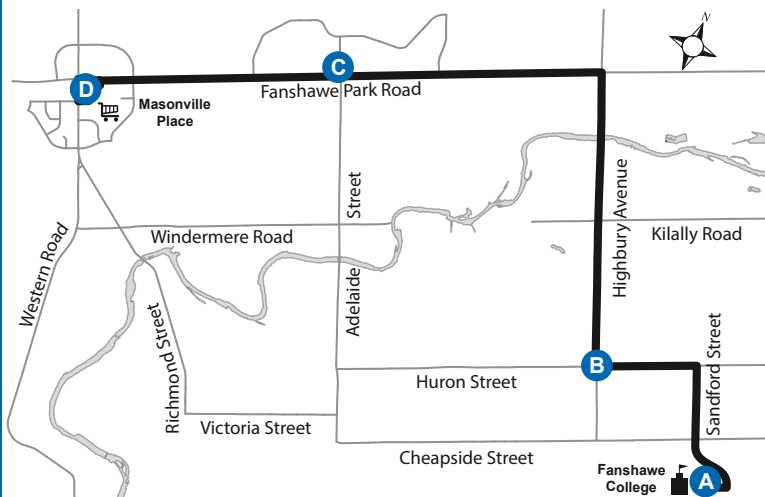

25 FANSHAWE COLLEGE-
MASONVILLE PLACE

Map Legend

A Timepoint	Shopping Centre	College/ University
--------------------	-----------------	---------------------

Effective: April 28, 2024

519-451-1347
www.londontransit.ca