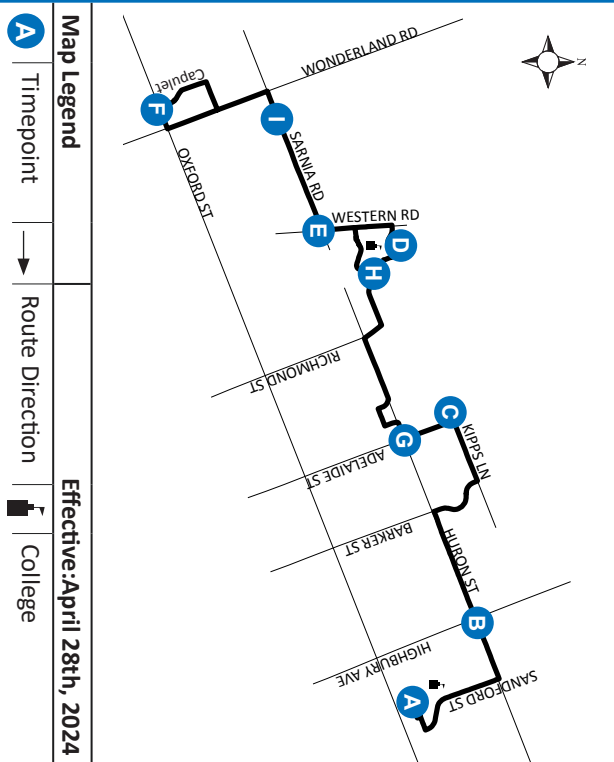

# 27 FANSHAWE COLLEGE - CAPULET

519-451-1347  
www.londontransit.ca

| LEGEND |  |
|--------|--|
| *      | Bus into Garage  |
| +      | Route Change   |
| 0:00   | Bus goes into service at Wonderland and Oxford 9 minutes earlier |

use realtime.londontransit.ca for up-to-date arrivals

| LEGEND |  |
|--------|--|
| *      | Bus into Garage  |
| +      | Route Change   |
| 0:00   | Bus goes into service at Wonderland and Oxford 3 minutes earlier |