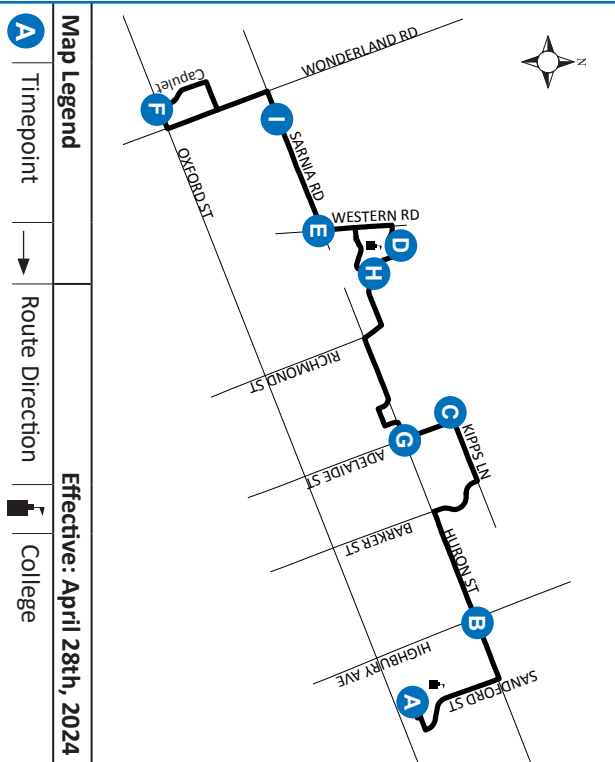

# 27 FANSHAWE COLLEGE - CAPULET

519-451-1347  
www.londontransit.ca

| LEGEND |  |
|--------|--|
| *      | Bus into Garage  |
| +      | Route Change   |
| 0:00   | Bus goes into service at Wonderland and Oxford 9 minutes earlier |

use realtime.londontransit.ca for up-to-date arrivals

| LEGEND |  |
|--------|--|
| *      | Bus into Garage  |
| +      | Route Change   |
| 0:00   | Bus goes into service at Wonderland and Oxford 3 minutes earlier |