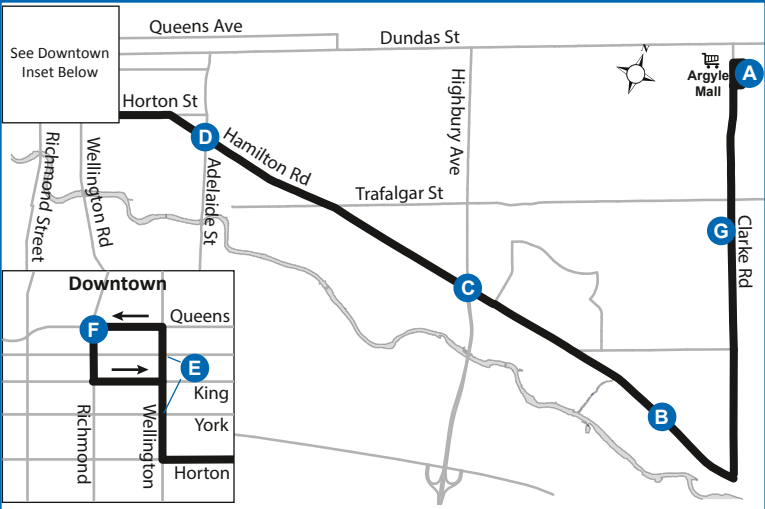

3 DOWNTOWN - ARGYLE MALL

Map Legend

Effective: September 1, 2024

- A** Timepoint
- Shopping Centre
- Route Direction

519-451-1347
www.londontransit.ca

ROUTE 3 - MONDAY TO FRIDAY

use realtime.londontransit.ca for up-to-date arrivals

LEGEND

+	Route Change	*	Bus into Garage
0:00	Bus goes into service 1 minute earlier at Clarke at Churchill		

ROUTE 3 - SUNDAY / HOLIDAY

WESTBOUND						EASTBOUND				
Argyle Mall	Hamilton at River Run	Hamilton at Highbury	Hamilton at Adelaide	Wellington at Dundas	Richmond at Queens	Wellington at York	Hamilton at Adelaide	Hamilton at Highbury	Clarke at Charterhouse	Argyle Mall
A	B	C	D	E	F	E	D	C	G	A
LVS										ARR
8:49	8:58	9:03	9:11	9:16	9:19	9:22	9:27	9:34	9:42	9:46+
9:36	9:45	9:50	9:58	10:03	10:06	10:09	10:14	10:21	10:29	10:33+
10:23	10:32	10:37	10:45	10:50	10:53	10:56	11:01	11:08	11:16	11:20+
11:10	11:19	11:24	11:32	11:37	11:40	11:43	11:48	11:55	12:03	12:08+
11:56	12:06	12:11	12:19	12:24	12:27	12:30	12:35	12:42	12:51	12:56+
12:43	12:53	12:58	1:06	1:11	1:14	1:17	1:22	1:29	1:38	1:43+
1:30	1:40	1:45	1:53	1:58	2:01	2:04	2:09	2:16	2:25	2:30+
2:17	2:27	2:32	2:40	2:45	2:48	2:51	2:56	3:03	3:12	3:17+
3:04	3:14	3:19	3:27	3:32	3:35	3:38	3:43	3:50	3:59	4:04+
3:51	4:01	4:06	4:14	4:19	4:22	4:25	4:30	4:37	4:46	4:51+
4:39	4:49	4:54	5:02	5:07	5:09	5:12	5:17	5:24	5:33	5:37+
5:28	5:37	5:41	5:49	5:54	5:56	5:59	6:04	6:11	6:20	6:24*
6:15	6:24	6:28	6:36	6:41	6:43	6:46	6:51	6:58	7:07	7:11
7:22	7:31	7:35	7:43	7:48	7:50	7:53	7:58	8:05	8:14	8:18
8:22	8:31	8:35	8:43	8:48	8:50	8:53	8:58	9:05	9:14	9:18
9:22	9:31	9:35	9:43	9:48	9:50	9:53	9:58	10:05	10:13	10:16+