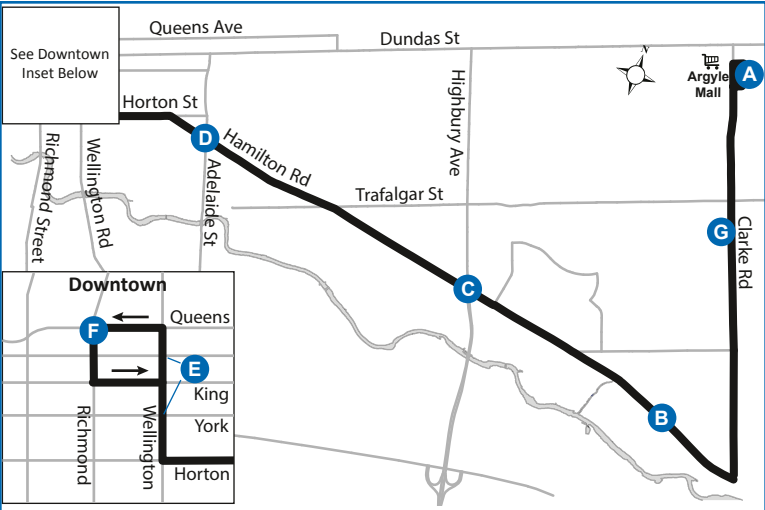

## 3

Map Legend

Effective: April 30th, 2023

- A** Timepoint
- Shopping Centre
- Route Direction

519-451-1347  
www.londontransit.ca

LEGEND

+	Route Change	*	Bus into Garage
0:00	Bus goes into service 1 minute earlier at Clarke at Churchill		

ROUTE 3 - SUNDAY / HOLIDAY

WESTBOUND						EASTBOUND				
Argyle Mall	Hamilton at River Run	Hamilton at Highbury	Hamilton at Adelaide	Wellington at Dundas	Richmond at Queens	Wellington at York	Hamilton at Adelaide	Hamilton at Highbury	Clarke at Charterhouse	Argyle Mall
A	B	C	D	E	F	E	D	C	G	A
LVS										ARR
8:49	8:58	9:03	9:11	9:16	9:19	9:22	9:27	9:34	9:42	9:46+
9:36	9:45	9:50	9:58	10:03	10:06	10:09	10:14	10:21	10:29	10:33+
10:23	10:32	10:37	10:45	10:50	10:53	10:56	11:01	11:08	11:16	11:20+
11:10	11:19	11:24	11:32	11:37	11:40	11:43	11:48	11:55	12:03	12:08+
11:56	12:06	12:11	12:19	12:24	12:27	12:30	12:35	12:42	12:51	12:56+
12:43	12:53	12:58	1:06	1:11	1:14	1:17	1:22	1:29	1:38	1:43+
1:30	1:40	1:45	1:53	1:58	2:01	2:04	2:09	2:16	2:25	2:30+
2:17	2:27	2:32	2:40	2:45	2:48	2:51	2:56	3:03	3:12	3:17+
3:04	3:14	3:19	3:27	3:32	3:35	3:38	3:43	3:50	3:59	4:04+
3:51	4:01	4:06	4:14	4:19	4:22	4:25	4:30	4:37	4:46	4:51+
4:39	4:49	4:54	5:02	5:07	5:09	5:12	5:17	5:24	5:33	5:37+
5:28	5:37	5:41	5:49	5:54	5:56	5:59	6:04	6:11	6:20	6:24*
6:15	6:24	6:28	6:36	6:41	6:43	6:46	6:51	6:58	7:07	7:11
7:22	7:31	7:35	7:43	7:48	7:50	7:53	7:58	8:05	8:14	8:18
8:22	8:31	8:35	8:43	8:48	8:50	8:53	8:58	9:05	9:14	9:18
9:22	9:31	9:35	9:43	9:48	9:50	9:53	9:58	10:05	10:13	10:16+