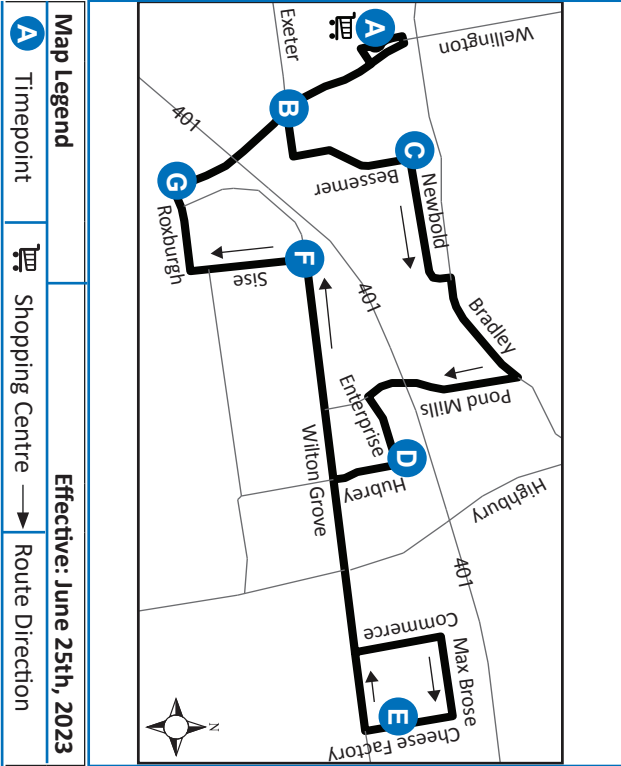

30 WHITE OAKS MALL - CHEESE FACTORY RD.

519-451-1347
www.londontransit.ca

30 WHITE OAKS MALL - CHEESE FACTORY RD.

519-451-1347
www.londontransit.ca

ROUTE 30 - MONDAY TO FRIDAY

EASTBOUND					WESTBOUND				
White Oaks Mall	Wellington at Exeter	Newbold at Bessemer	Hubrey at Enterprise	Cheese Factory Road	Cheese Factory Road	Wilton Grove at Sise	Roxborough at Wellington	Wellington at Exeter	White Oaks Mall
A	B	C	D	E	E	F	G	B	A
LVS				ARR	LVS				ARR
6:32	6:34	6:37	6:43	6:48	6:48	6:54	6:56	6:59	7:02
7:12	7:14	7:17	7:23	7:28	7:28	7:34	7:36	7:39	7:42
7:52	7:54	7:57	8:03	8:08	8:08	8:14	8:16	8:19	8:22
8:32	8:34	8:37	8:43	8:48	8:48	8:54	8:56	8:59	9:02
9:12	9:14	9:17	9:23	9:28	9:28	9:34	9:36	9:39	9:42
9:52	9:54	9:57	10:03	10:08	10:08	10:14	10:16	10:19	10:22
10:32	10:34	10:37	10:43	10:48	10:48	10:54	10:56	10:59	11:02*
No Service Until PM									
2:30	2:32	2:35	2:41	2:46	2:46	2:52	2:54	2:57	3:00
3:10	3:12	3:15	3:21	3:26	3:26	3:32	3:34	3:37	3:40
3:50	3:52	3:55	4:01	4:06	4:06	4:12	4:14	4:17	4:20
4:30	4:32	4:35	4:41	4:46	4:46	4:52	4:54	4:57	5:00
5:10	5:12	5:15	5:21	5:26	5:26	5:32	5:34	5:37	5:40
5:50	5:52	5:55	6:01	6:06	6:06	6:12	6:14	6:17	6:20
6:25	6:27	6:30	6:36	6:41	6:41	6:47	6:49	6:52	6:55*
10:28	10:30	10:33	10:39	10:44	10:44	10:50	10:52	10:55	10:58
11:03	11:05	11:08	11:14	11:19	11:19	11:25	11:27	11:30	11:33*

LEGEND

+

Route Change

*

Bus into Garage

SPECIAL NOTE:

Route 30 operates exclusively from 6:30-11AM, 2:30-7PM and 10:30-11:30PM on weekdays, excluding holidays