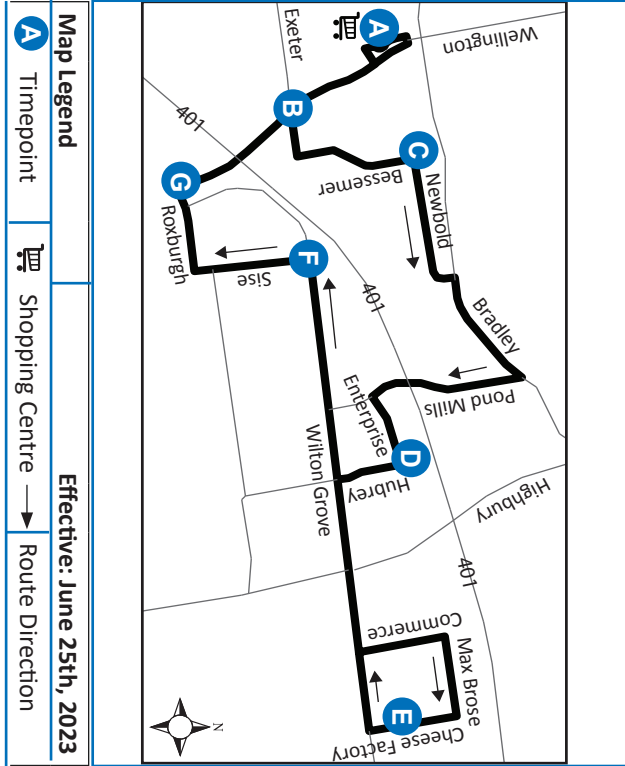

30 WHITE OAKS MALL - CHEESE FACTORY RD.

519-451-1347
www.londontransit.ca

30 WHITE OAKS MALL - CHEESE FACTORY RD.

519-451-1347
www.londontransit.ca

ROUTE 30 - MONDAY TO FRIDAY

EASTBOUND					WESTBOUND				
White Oaks Mall	Wellington at Exeter	Newbold at Bessemer	Hubrey at Enterprise	Cheese Factory Road	Cheese Factory Road	Wilton Grove at Sise	Roxborough at Wellington	Wellington at Exeter	White Oaks Mall
A	B	C	D	E	E	F	G	B	A
LVS				ARR	LVS				ARR
6:32	6:34	6:37	6:43	6:48	6:48	6:54	6:56	6:59	7:02
7:12	7:14	7:17	7:23	7:28	7:28	7:34	7:36	7:39	7:42
7:52	7:54	7:57	8:03	8:08	8:08	8:14	8:16	8:19	8:22
8:32	8:34	8:37	8:43	8:48	8:48	8:54	8:56	8:59	9:02
9:12	9:14	9:17	9:23	9:28	9:28	9:34	9:36	9:39	9:42
9:52	9:54	9:57	10:03	10:08	10:08	10:14	10:16	10:19	10:22
10:32	10:34	10:37	10:43	10:48	10:48	10:54	10:56	10:59	11:02*
No Service Until PM									
2:30	2:32	2:35	2:41	2:46	2:46	2:52	2:54	2:57	3:00
3:10	3:12	3:15	3:21	3:26	3:26	3:32	3:34	3:37	3:40
3:50	3:52	3:55	4:01	4:06	4:06	4:12	4:14	4:17	4:20
4:30	4:32	4:35	4:41	4:46	4:46	4:52	4:54	4:57	5:00
5:10	5:12	5:15	5:21	5:26	5:26	5:32	5:34	5:37	5:40
5:50	5:52	5:55	6:01	6:06	6:06	6:12	6:14	6:17	6:20
6:25	6:27	6:30	6:36	6:41	6:41	6:47	6:49	6:52	6:55*
10:28	10:30	10:33	10:39	10:44	10:44	10:50	10:52	10:55	10:58
11:03	11:05	11:08	11:14	11:19	11:19	11:25	11:27	11:30	11:33*

LEGEND

+

Route Change

*

Bus into Garage

SPECIAL NOTE:

Route 30 operates exclusively from 6:30-11AM, 2:30-7PM and 10:30-11:30PM on weekdays, excluding holidays