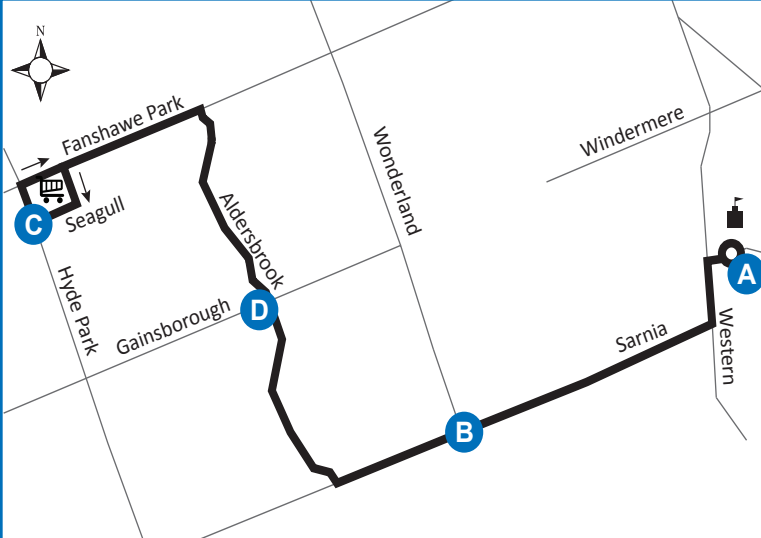

**ALUMNI HALL -
HYDE PARK POWER
CENTRE**

31

Map Legend

A Timepoint Shopping Centre College/ University

Effective: June 25th, 2023

519-451-1347
www.londontransit.ca

ROUTE 31 - MONDAY TO FRIDAY

use realtime.londontransit.ca for up-to-date arrivals

LEGEND

* Bus into Garage + Route Change

use realtime.londontransit.ca for up-to-date arrivals

ROUTE 31 - SATURDAY

WESTBOUND			EASTBOUND			
Alumni Hall	Wonderland at Sarnia	Seagull at Hyde Park	Seagull at Hyde Park	Aldersbrook at Brunswick	Wonderland at Sarnia	Alumni Hall
A	B	C	C	D	B	A
LVS		ARR	LVS			ARR
-	-	-	8:03	8:09	8:17	8:22
8:00	8:07	8:20	8:28	8:34	8:42	8:47
8:25	8:32	8:45	8:53	8:59	9:07	9:12
8:49	8:56	9:09	9:18	9:24	9:32	9:37
9:14	9:21	9:34	9:43	9:49	9:57	10:02
9:39	9:46	9:59	10:08	10:15	10:23	10:28
10:04	10:11	10:23	10:32	10:39	10:47	10:52
10:29	10:36	10:48	10:57	11:04	11:12	11:17
10:54	11:01	11:13	11:22	11:29	11:37	11:42
11:19	11:26	11:38	11:47	11:54	12:02	12:07
11:44	11:51	12:03	12:12	12:19	12:27	12:32
12:09	12:16	12:28	12:37	12:44	12:52	12:57
12:34	12:41	12:53	1:02	1:09	1:17	1:22
12:59	1:06	1:18	1:27	1:34	1:42	1:47
1:24	1:31	1:43	1:52	1:59	2:07	2:12
1:49	1:56	2:08	2:19	2:27	2:35	2:40
2:16	2:24	2:36	2:46	2:54	3:02	3:07
2:43	2:51	3:03	3:13	3:21	3:29	3:34
3:10	3:18	3:30	3:40	3:48	3:56	4:01
3:37	3:45	3:57	4:07	4:15	4:23	4:28
4:04	4:12	4:24	4:34	4:42	4:50	4:55
4:31	4:39	4:51	5:01	5:09	5:17	5:22
4:58	5:06	5:18	5:28	5:36	5:44	5:49
5:25	5:33	5:45	5:54	6:02	6:10	6:15
5:52	6:00	6:13	6:20	6:27	6:35	6:40
6:18	6:24	6:37	6:46	6:53	7:01	7:06
6:43	6:49	7:02	7:12	7:19	7:27	7:32
7:09	7:15	7:28	7:38	7:45	7:53	7:58
7:34	7:40	7:53	8:03	8:10	8:18	8:23
8:00	8:06	8:19	8:28	8:35	8:43	8:48
8:26	8:32	8:45	8:55	9:02	9:09	9:13
8:51	8:57	9:10	9:20	9:27	9:34	9:38
9:16	9:22	9:34	9:41	9:48	9:55	9:59
9:40	9:46	9:58	10:03	10:10	10:17	10:21
10:02	10:08	10:20	10:25	10:32	10:39	10:43
10:23	10:29	10:41	10:50	10:57	11:04	11:08
10:44	10:50	11:02	11:15	11:22	11:29	11:33*
11:10	11:16	11:28*	To Garage			

LEGEND

* Bus into Garage + Route Change