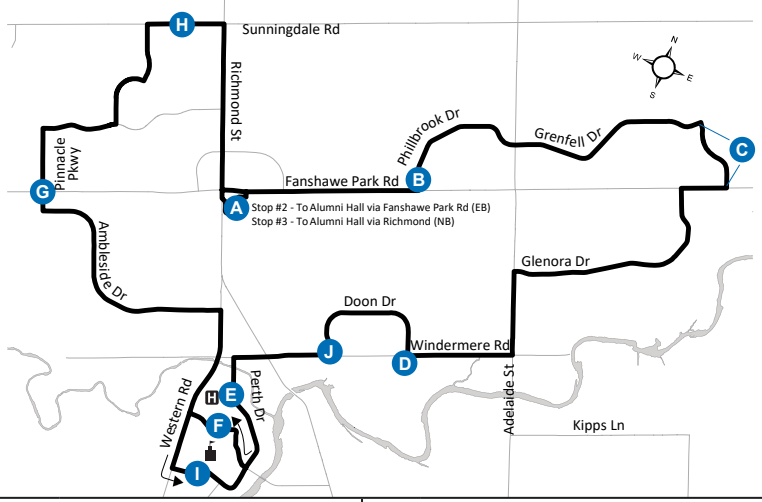

34 MASONVILLE PLACE
- ALUMNI HALL/
NATURAL SCIENCE

Map Legend **Effective: June 25th, 2023**

A Timepoint	H Hospital
Route Direction	University

519-451-1347
www.londontransit.ca