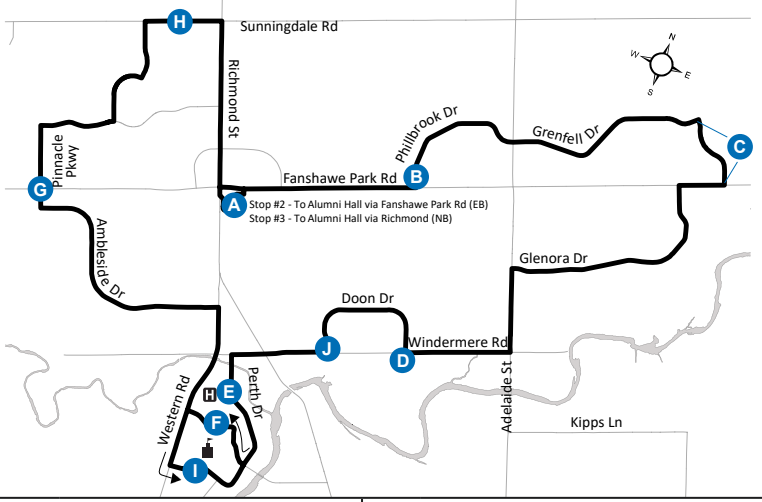

Map Legend **Effective: June 25th, 2023**

A Timepoint	H Hospital
Route Direction	University

519-451-1347
www.londontransit.ca

ROUTE 34 - MONDAY TO FRIDAY

CLOCKWISE

COUNTER-CLOCKWISE

Masonville Place	Phillbrook at Donnybrook	Stackhouse at Fanshawe	Windermere at Doon	University Hospital	Natural Science	Pinnacle Parkway at Fanshawe	Sunningdale at Village Walk	Masonville Place	Masonville Place	Sunningdale at Village Walk	Pinnacle Parkway at Fanshawe	Alumni Hall	University Hospital	Doon at Windermere	Grenfell at Stackhouse	Fanshawe at Phillbrook	Masonville Place
A	B	C	D	E	F	G	H	A	A	H	G	I	E	J	C	B	A
LVS				LVS				ARR	LVS			LVS					ARR
-	-	-	-	-	-	-	-	-	5:35	5:38	5:45	5:56	6:00	6:03	6:12	6:21	6:25
-	-	-	-	-	-	-	-	-	6:10	6:13	6:20	6:36	6:40	6:44	6:56	7:05	7:09
6:00	6:04	6:11	6:19	6:29	6:32	6:39	6:45	6:49	6:50	6:53	7:00	7:16	7:20	7:24	7:36	7:45	7:50
6:40	6:44	6:51	6:59	7:09	7:12	7:19	7:25	7:29	7:30	7:34	7:41	7:57	8:01	8:05	8:17	8:26	8:30
7:10	7:15	7:25	7:36	7:48	7:52	8:01	8:09	8:12	8:12	8:16	8:23	8:39	8:43	8:47	8:59	9:08	9:13
7:50	7:55	8:05	8:16	8:26	8:30	8:39	8:47	8:54	8:54	8:58	9:05	9:21	9:25	9:28	9:41	9:49	9:54
8:32	8:37	8:47	8:58	9:10	9:13	9:21	9:27	9:33	9:36	9:40	9:47	10:02	10:06	10:09	10:22	10:30	10:35
9:15	9:20	9:30	9:40	9:52	9:55	10:03	10:09	10:15	10:16	10:20	10:27	10:42	10:46	10:49	11:02	11:10	11:15
9:55	10:00	10:10	10:20	10:32	10:35	10:43	10:49	10:55	11:00	11:04	11:11	11:27	11:31	11:34	11:47	11:55	12:00
10:35	10:40	10:50	11:00	11:12	11:15	11:23	11:29	11:35	11:40	11:44	11:51	12:07	12:11	12:14	12:27	12:35	12:40
11:15	11:20	11:30	11:40	11:52	11:55	12:03	12:10	12:16	12:20	12:24	12:31	12:47	12:51	12:54	1:07	1:15	1:20
12:00	12:05	12:15	12:24	12:34	12:38	12:47	12:54	1:00	1:00	1:04	1:11	1:27	1:31	1:34	1:47	1:55	2:00
12:40	12:45	12:55	1:04	1:14	1:18	1:27	1:34	1:40	1:40	1:44	1:51	2:05	2:09	2:13	2:26	2:35	2:40
1:20	1:25	1:35	1:44	1:53	1:57	2:06	2:14	2:20	2:20	2:24	2:31	2:45	2:49	2:53	3:06	3:15	3:20
2:00	2:06	2:17	2:27	2:34	2:38	2:47	2:55	3:00	3:00	3:04	3:11	3:25	3:29	3:33	3:46	3:55	4:00
2:40	2:46	2:57	3:07	3:14	3:18	3:27	3:34	3:40	3:40	3:44	3:51	4:05	4:09	4:13	4:26	4:35	4:40
3:20	3:26	3:37	3:47	3:54	3:58	4:07	4:14	4:20	4:20	4:24	4:31	4:45	4:49	4:53	5:06	5:15	5:20
4:00	4:06	4:17	4:27	4:34	4:38	4:47	4:54	5:00	5:00	5:04	5:11	5:25	5:29	5:33	5:46	5:55	6:00
4:40	4:46	4:57	5:07	5:14	5:18	5:27	5:34	5:40	5:40	5:44	5:51	6:05	6:09	7:13	7:26	6:35	6:40
5:20	5:26	5:37	5:47	5:54	5:58	6:07	6:14	6:20	6:20	6:24	6:31	6:45	6:49	6:53	7:06	7:15	7:20
6:00	6:06	6:17	6:27	6:34	6:38	6:47	6:54	7:00	7:00	7:04	7:11	7:26	7:30	7:33	7:45	7:54	7:57
6:40	6:46	6:57	7:07	7:14	7:18	7:27	7:34	7:40	7:40	7:44	7:51	8:06	8:10	8:13	8:25	8:32	8:35
7:20	7:25	7:34	7:42	7:53	7:57	8:06	8:13	8:20	8:20	8:24	8:31	8:46	8:50	8:53	9:05	9:12	9:15
8:00	8:06	8:17	8:27	8:33	8:36	8:47	8:53	9:00	9:00	9:04	9:11	9:21	9:25	9:28	9:40	9:47	9:50
8:40	8:46	8:57	9:06	9:14	9:18	9:27	9:33	9:40	9:40	9:44	9:48	10:01	10:05	10:08	10:20	10:27	10:30
9:20	9:24	9:33	9:41	9:51	9:54	10:02	10:09	10:15	10:20	10:23	10:29	10:42	10:46	10:49	11:01	11:07	11:10
10:00	10:04	10:13	10:21	10:31	10:34	10:42	10:49	10:55	11:00	11:03	11:09	11:22	11:26	11:29	11:41	11:48	11:51
10:40	10:44	10:53	11:01	11:11	11:14	11:22	11:29	11:35	11:40	11:43	11:49	12:02	12:06	12:09	12:21	12:28	12:31
11:20	11:24	11:33	11:41	11:51	11:54	12:02	12:09	12:15*	To Garage								
11:51	11:55	12:02*	To Garage														
12:31	12:35	12:42*	To Garage														