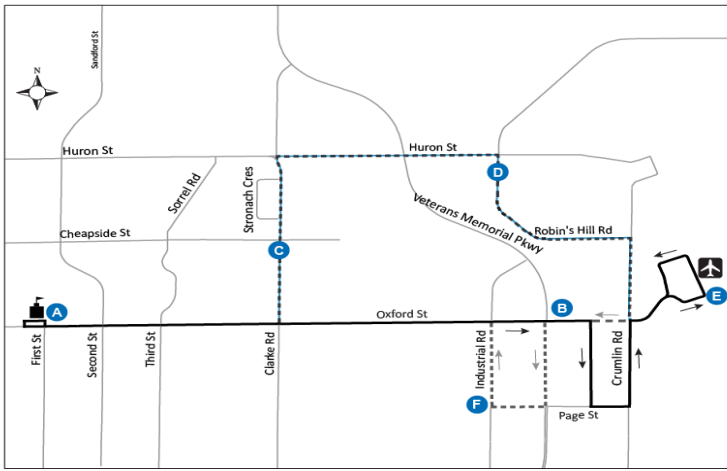

FANSHAWE COLLEGE -
LONDON AIRPORT

36

Map Legend

Effective: September 3, 2023

	Timepoint		Shopping Centre		College/ University
	Airport	36	Service Notes		Route Direction

519-451-1347
www.londontransit.ca

london
transit

LEGEND			
+	Route Change	*	Bus into Garage

SERVICE NOTE:Route 36 operates on weekdays only, excluding holidays.