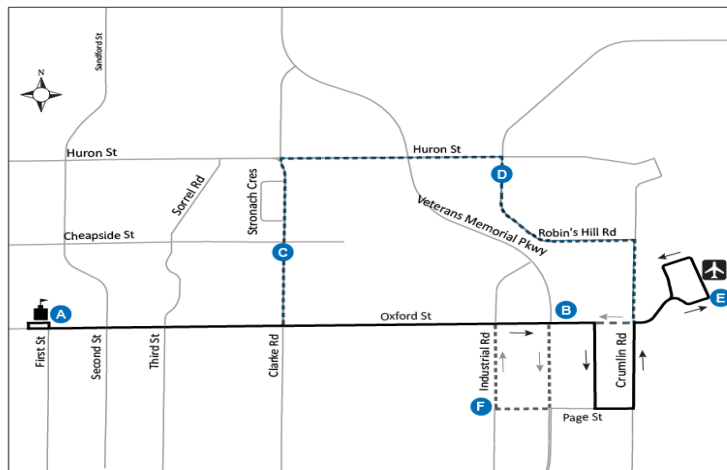

FANSHAWE COLLEGE -
LONDON AIRPORT

36

Map Legend

Effective: September 3, 2023

	Timepoint		Shopping Centre		College/ University
	Airport	36	Service Notes		Route Direction

519-451-1347
www.londontransit.ca

london
transit

LEGEND			
+	Route Change	*	Bus into Garage

SERVICE NOTE:Route 36 operates on weekdays only, excluding holidays.