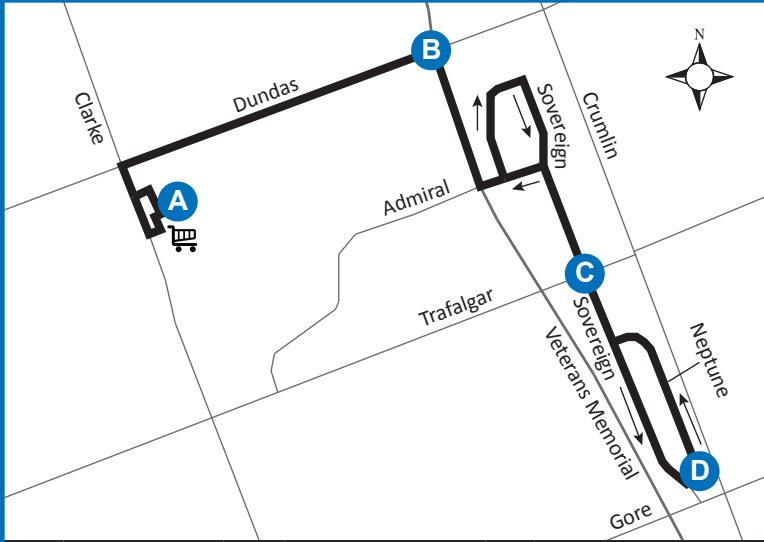

37 ARGYLE MALL - NEPTUNE CRESCENT

Map Legend

Timepoint

Shopping Centre

Route Direction

Effective: April 30th, 2023

519-451-1347

www.londontransit.ca

ROUTE 37 - MONDAY TO FRIDAY

use realtime.londontransit.ca for up-to-date arrivals

SOUTHBOUND				NORTHBOUND		
Argyle Mall	Dundas at Veteran's Parkway	Sovereign at Trafalgar	Neptune at Sovereign	Sovereign at Trafalgar	Dundas at Veteran's Parkway	Argyle Mall
A	B	C	D	C	B	A
LVS						ARR
6:42	6:47	6:52	6:55	6:57	7:01	7:05
7:12	7:17	7:22	7:25	7:27	7:31	7:35
7:42	7:47	7:52	7:55	7:57	8:01	8:05
8:12	8:17	8:22	8:25	8:27*	To Garage	
No Service Until PM						
3:28	3:33	3:38	3:41	3:43	3:47	3:51
3:58	4:03	4:08	4:11	4:13	4:17	4:21
4:28	4:33	4:38	4:41	4:43	4:47	4:51
4:58	5:03	5:08	5:11	5:13	5:17	5:21*

LEGEND

+	Route Change	*	Bus into Garage
---	--------------	---	-----------------

SERVICE NOTE:

Route 37 operates from 6:30am to 8:30am and from 3:30pm to 5:30pm