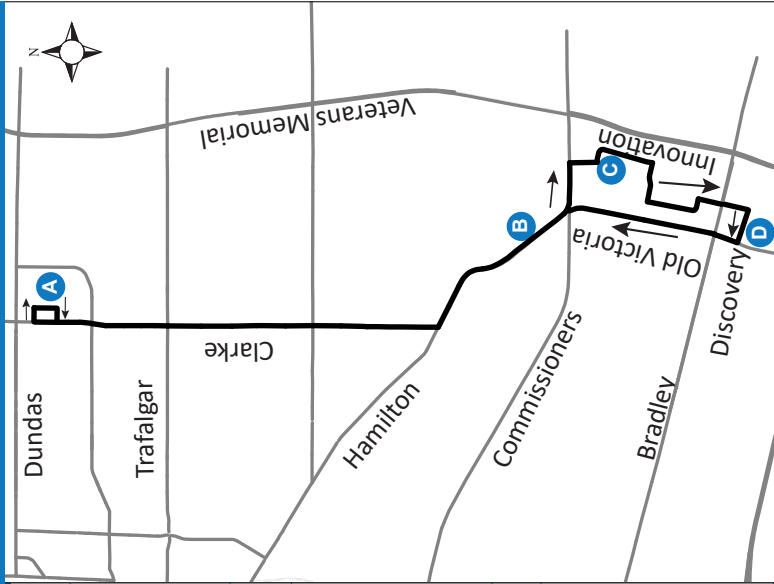

# 38 ARGYLE MALL - INNOVATION PARK

**519-451-1347**  
www.londontransit.ca

## ROUTE 38 - MONDAY TO FRIDAY

SOUTHBOUND				NORTHBOUND	
Argyle Mall	Hamilton at Oriole	2860 Innovation	Discovery west of Dr Oetker	Hamilton at Oriole	Argyle Mall
A	B	C	D	B	A
LVS					ARR
6:32	6:41	6:45	6:50	6:55	7:04
7:12	7:21	7:25	7:30	7:35	7:44
7:52	8:01	8:05	8:10	8:15	8:24
8:32	8:41	8:45	8:50*	To Garage	
1:30	1:39	1:43	1:48	1:53	2:02
2:10	2:19	2:23	2:28	2:33	2:42
2:50	2:59	3:03	3:08	3:13	3:22
3:30	3:39	3:43	3:48	3:53	4:02
4:10	4:19	4:23	4:28	4:33	4:42
4:50	4:59	5:03	5:08	5:13	5:22
5:30	5:39	5:43	5:48	5:53	6:02
6:10	6:19	6:23	6:28	6:33	6:42*
10:32	10:41	10:45	10:50	10:55	11:04
11:12	11:21	11:25	11:30	11:35	11:44*

### LEGEND

\* Bus into Garage      + Route Change