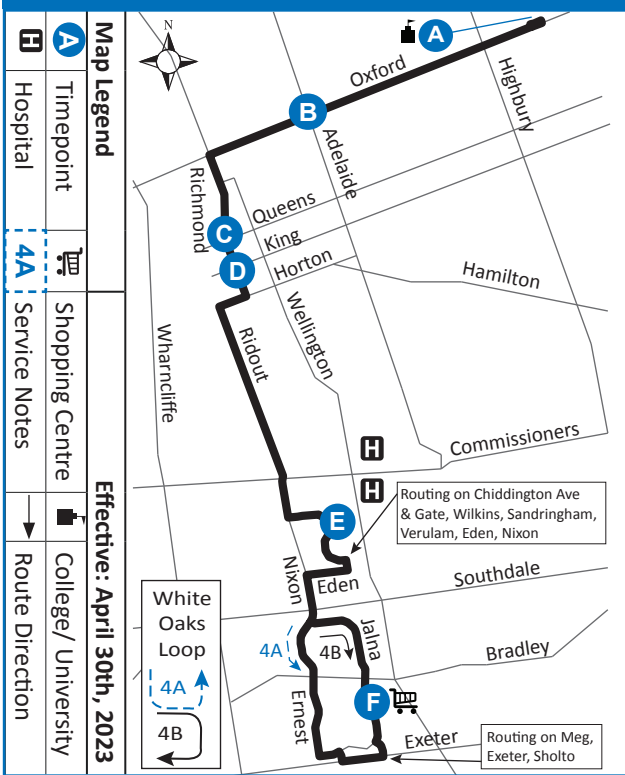

4

FANSHAWE COLLEGE - WHITE OAKS MALL

519-451-1347
www.londontransit.ca

ROUTE 4 - MONDAY TO FRIDAY