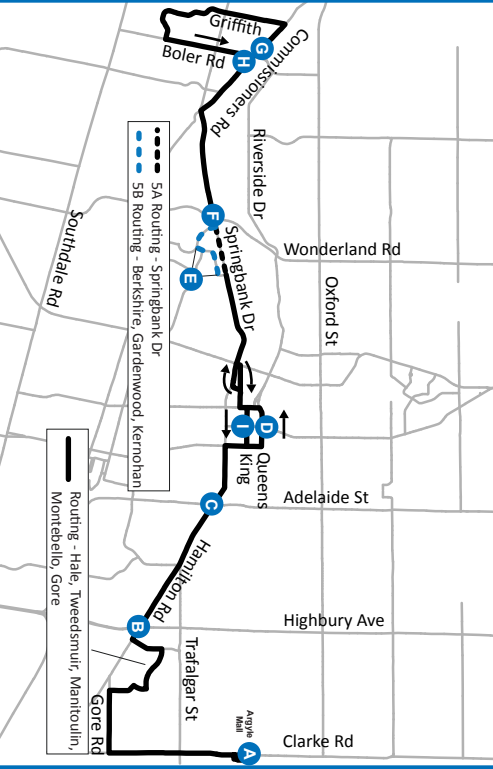

5

BYRON - ARGYLE MALL

519-451-1347
www.londontransit.ca

5