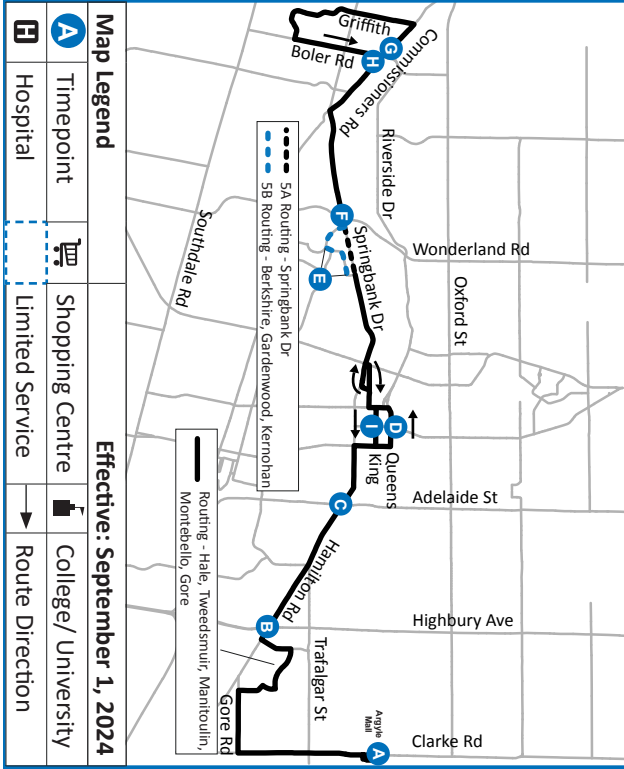

BYRON - ARGYLE MALL

519-451-1347
www.londontransit.ca

ROUTE 5 - MONDAY TO FRIDAY