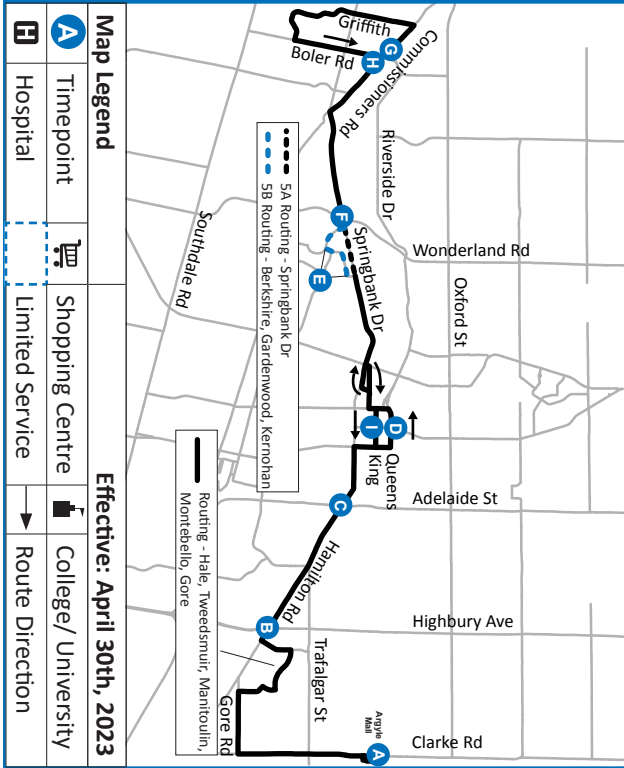

## BYRON - ARGYLE MALL

<b>Map Legend</b>	<b>Effective: April 30th, 2023</b>
<b>A</b> Timepoint	Shopping Centre
<b>H</b> Hospital	College/ University
	Limited Service
	Route Direction

519-451-1347  
www.londontransit.ca