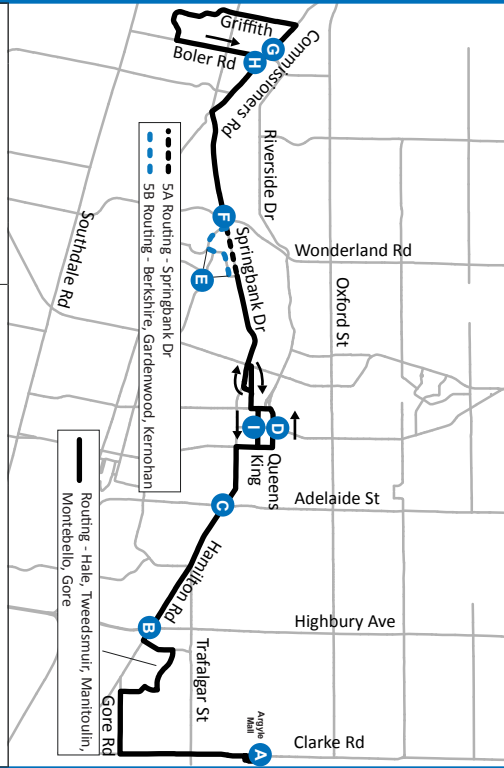

## BYRON - ARGYLE MALL

<b>Map Legend</b>	<b>Effective: April 30th, 2023</b>
<b>A</b> Timepoint	Shopping Centre
<b>H</b> Hospital	College/ University
	Limited Service
	Route Direction

519-451-1347  
www.londontransit.ca