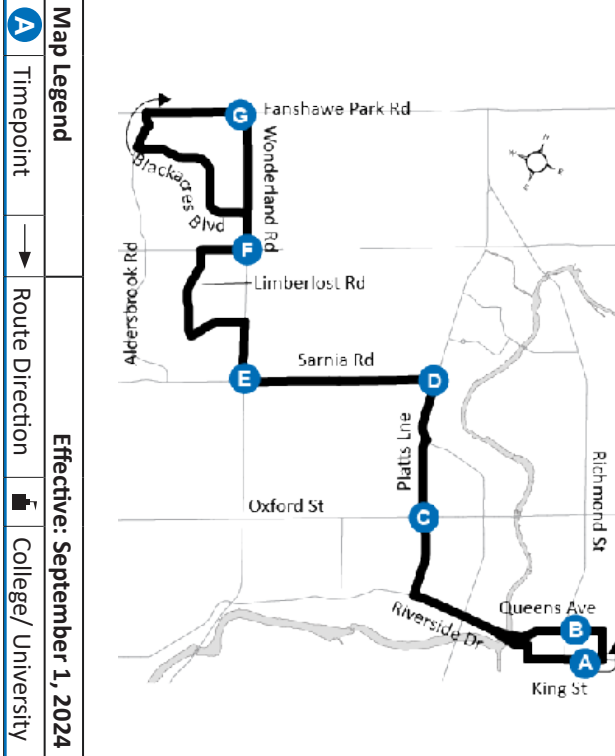

9

DOWNTOWN - WHITEHILLS

9

DOWNTOWN - WHITEHILLS

519-451-1347
www.londontransit.ca

519-451-1347
www.londontransit.ca

ROUTE 9 - MONDAY TO FRIDAY