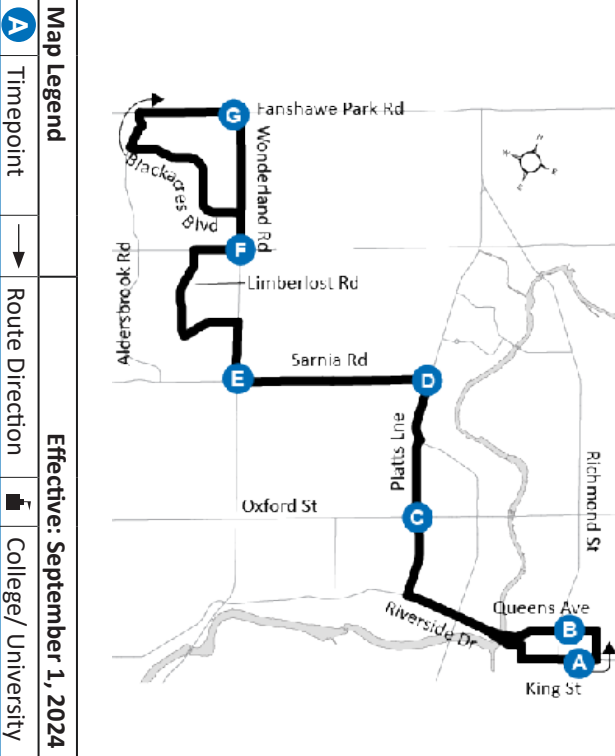

9

DOWNTOWN - WHITEHILLS

9

DOWNTOWN - WHITEHILLS

519-451-1347
www.londontransit.ca

519-451-1347
www.londontransit.ca

ROUTE 9 - MONDAY TO FRIDAY