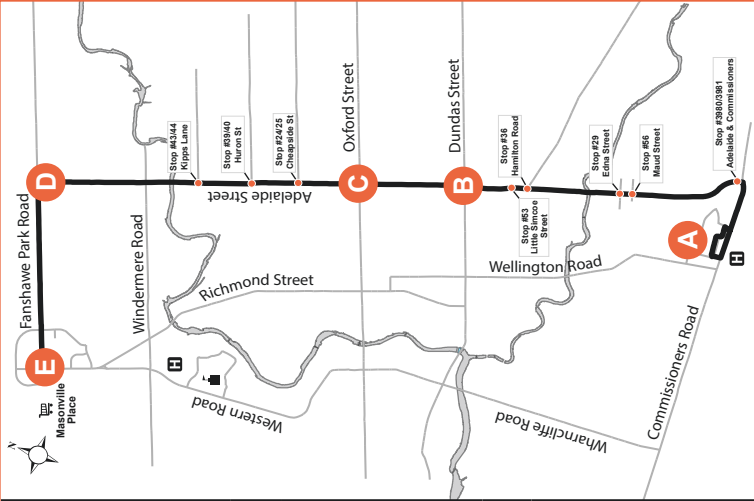

EXPRESS

MASONVILLE MALL -
VICTORIA HOSPITAL

92

Map Legend

Effective: June 25th, 2023

	Timepoint		Shopping Centre		College/ University
	Stop Location		Hospital		Route Direction

519-451-1347

www.londontransit.ca

london
transit

SERVICE NOTES:

Route 92 is a limited stop, express route; we are unable to accommodate courtesy stops.

Route 92 operates peak period weekdays only, excluding holidays.

ROUTE 92 - MONDAY-FRIDAY

NORTHBOUND					SOUTHBOUND				
Victoria Hospital Zone A	Dundas & Adelaide	Oxford & Adelaide	Fanshawe & Adelaide	Masonville Mall	Masonville Mall	Adelaide & Fanshawe	Oxford & Adelaide	Dundas & Adelaide	Victoria Hospital Zone A
A	B	C	D	E	E	D	C	B	A
LVS				ARR	LVS				ARR
-	-	-	-	-	7:00	7:05	7:15	7:19	7:29
-	-	-	-	-	7:22	7:27	7:37	7:41	7:51
7:13	7:24	7:27	7:35	7:39	7:44	7:49	7:59	8:03	8:13
7:35	7:46	7:49	7:57	8:01	8:06	8:11	8:21	8:25	8:35
7:57	8:08	8:11	8:19	8:23	8:28	8:33	8:43	8:47	8:57
8:19	8:30	8:33	8:41	8:45	8:50	8:55	9:05	9:09	9:19*
8:41	8:52	8:55	9:03	9:07	9:12	9:17	9:25	9:29	9:38*
9:03	9:14	9:17	9:25	9:29*	To Garage				
-	-	-	-	-	1:00	1:05	1:13	1:17	1:26
1:02	1:12	1:15	1:24	1:28	1:32	1:37	1:45	1:49	1:58
1:34	1:44	1:47	1:56	2:00	2:04	2:09	2:18	2:22	2:32
-	-	-	-	-	2:29	2:34	2:43	2:47	2:57
2:06	2:17	2:20	2:30	2:34	2:49	2:54	3:03	3:07	3:17
2:34	2:45	2:48	2:58	3:02	3:09	3:14	3:23	3:27	3:37
2:59	3:10	3:13	3:23	3:27	3:34	3:39	3:48	3:52	4:02
3:24	3:35	3:38	3:48	3:52	3:59	4:04	4:13	4:17	4:27
3:49	4:00	4:03	4:13	4:17	4:24	4:29	4:38	4:42	4:54
4:14	4:25	4:29	4:40	4:44	4:49	4:54	5:03	5:07	5:19
4:39	4:50	4:54	5:05	5:09	5:14	5:19	5:28	5:32	5:44
5:04	5:15	5:19	5:30	5:34	5:39	5:44	5:53	5:57	6:09*
5:29	5:40	5:44	5:55	5:59	6:01	6:06	6:14	6:18	6:27
5:56	6:07	6:11	6:22	6:26	6:33	6:38	6:46	6:50	6:59
6:29	6:39	6:42	6:51	6:55	7:01	7:06	7:14	7:18	7:27*
7:01	7:11	7:14	7:23	7:27*	To Garage				