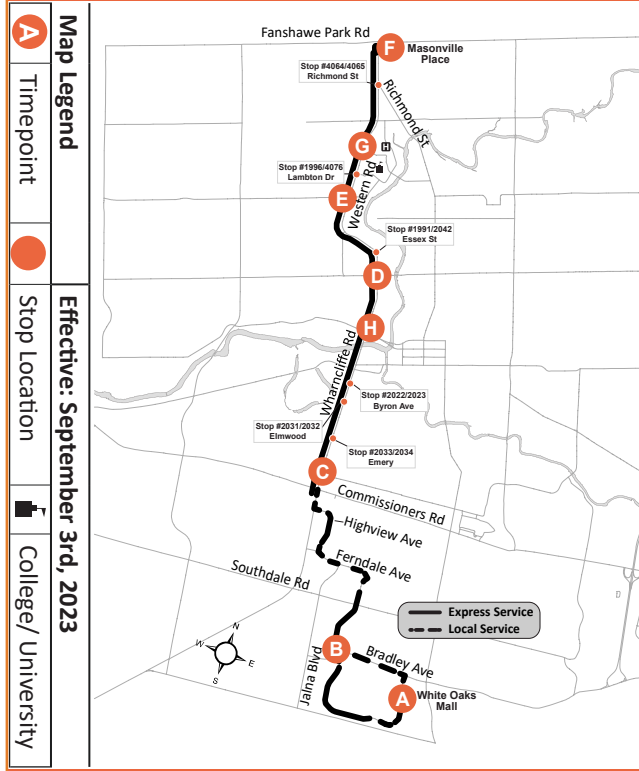

93 WHITE OAKS MALL - MASONVILLE PLACE

93 WHITE OAKS MALL - MASONVILLE PLACE

519-451-1347
www.londontransit.ca

519-451-1347
www.londontransit.ca

ROUTE 93 - MONDAY TO FRIDAY

NORTHBOUND						SOUTHBOUND							
White Oaks Mall	Jalna at Erica	Wharmcliffe at Base Line	Wharmcliffe at Oxford	Western at Phillip Aziz	Masonville Place	Masonville Place	Western at Elgin	Wharmcliffe at Oxford	Wharmcliffe at Wyatt	Wharmcliffe at Base Line	Jalna at Erica	White Oaks Mall	
A	B	C	D	E	F	F	G	D	H	C	B	A	
LVS					ARR	LVS						ARR	
-	-	-	-	-	-	-	-	-	-	-	-	6:00	
-	-	-	-	-	-	-	-	-	-	-	-	6:45	
6:00	6:07	6:16	6:25	6:28	6:34	6:35	6:40	6:44	6:47	6:51	7:00	7:04	
-	-	-	-	-	-	6:45	6:54	7:02	7:07	7:14	7:27	7:33	
6:45	6:52	7:01	7:14	7:20	7:30	7:33	7:42	7:50	7:55	8:02	8:15	8:21	
7:10	7:20	7:35	7:48	7:54	8:04	8:10	8:19	8:27	8:32	8:39	8:52	8:58	
7:40	7:50	8:05	8:18	8:24	8:34	8:40	8:49	8:57	9:02	9:09	9:22	9:28	
8:27	8:37	8:52	9:05	9:11	9:21	9:27	9:35	9:41	9:44	9:50	10:00	10:05	
9:07	9:14	9:23	9:34	9:38	9:44	9:55	10:03	10:09	10:12	10:18	10:28	10:33	
9:35	9:42	9:51	10:02	10:06	10:12	10:20	10:28	10:34	10:37	10:43	10:53	10:58	
10:10	10:17	10:26	10:37	10:41	10:47	10:50	10:58	11:04	11:07	11:13	11:23	11:28	
10:45	10:52	11:01	11:12	11:16	11:22	11:24	11:31	11:37	11:40	11:46	11:56	12:01	
11:10	11:17	11:26	11:37	11:41	11:47	11:51	11:58	12:04	12:07	12:13	12:23	12:28	
11:40	11:47	11:56	12:07	12:11	12:17	12:21	12:28	12:34	12:37	12:43	12:53	12:58	
12:10	12:17	12:27	12:38	12:42	12:49	12:51	12:58	1:04	1:07	1:13	1:23	1:28	
12:38	12:45	12:55	1:06	1:10	1:17	1:21	1:28	1:34	1:37	1:43	1:53	1:58	
-	-	-	-	-	-	1:42	1:50	1:57	2:00	2:06	2:18	2:23	
1:10	1:17	1:27	1:36	1:40	1:47	1:47	1:55	2:02	2:05	2:11	2:23	2:28	
1:40	1:47	1:57	2:08	2:12	2:19	2:19	2:27	2:34	2:37	2:43	2:55	3:00	
2:10	2:18	2:30	2:42	2:46	2:53	2:53	3:01	3:08	3:11	3:17	3:29	3:34	
2:23	2:31	2:43	2:55	2:59	3:06	3:10	3:18	3:25	3:28	3:34	3:46	3:51	
2:33	2:41	2:53	3:05	3:09	3:16	3:35	3:43	3:53	3:58	4:06	4:19	4:25	
3:10	3:18	3:30	3:42	3:46	3:53	3:59	4:07	4:17	4:22	4:30	4:43	4:49	
3:39	3:47	3:59	4:11	4:15	4:22	4:26	4:34	4:44	4:49	4:57	5:10	5:16	
4:00	4:10	4:25	4:39	4:45	4:55	4:58	5:06	5:16	5:21	5:29	5:42	5:48	
4:30	4:40	4:55	5:09	5:15	5:25	5:30	5:38	5:48	5:53	6:01	6:14	6:20	
5:03	5:13	5:28	5:42	5:48	5:58	6:07	6:13	6:20	6:23	6:30	6:40	6:44	
5:26	5:36	5:51	6:05	6:11	6:21*	To Garage							
5:50	6:00	6:15	6:27	6:33	6:43	6:43	6:49	6:56	6:59	7:06	7:16	7:20	
6:30	6:37	6:46	6:56	7:02	7:09	7:14	7:20	7:27	7:30	7:37	7:47	7:51	
6:55	7:02	7:11	7:21	7:27	7:34	7:44	7:50	7:57	8:00	8:07	8:17	8:21	
7:25	7:32	7:41	7:51	7:57	8:04	8:06	8:12	8:19	8:22	8:29	8:39	8:43	
8:01	8:08	8:17	8:27	8:33	8:40	8:48	8:55	9:01	9:04	9:10	9:19	9:23	
8:27	8:34	8:43	8:53	8:59	9:06*	To Garage							
8:54	9:01	9:10	9:20	9:26	9:33	9:45	9:52	9:58	10:01	10:07	10:16	10:20	
9:33	9:39	9:47	9:57	10:01	10:07	10:10	10:17	10:23	10:26	10:32	10:41	10:45	
10:31	10:37	10:45	10:55	10:59	11:05	11:10	11:17	11:23	11:26	11:32	11:41	11:45	
11:00	11:06	11:14	11:24	11:28	11:34	11:40	11:47	11:53	11:56	12:02	12:11	12:15	
11:55	12:01	12:09	12:19	12:23	12:29*	To Garage							
12:15*	To Garage												

LEGEND

- Bus into Garage
- + Route Change
- 0:00 Bus goes into service at Bradley and Jalna 3min earlier

use realtime.londontransit.ca for up-to-date arrivals