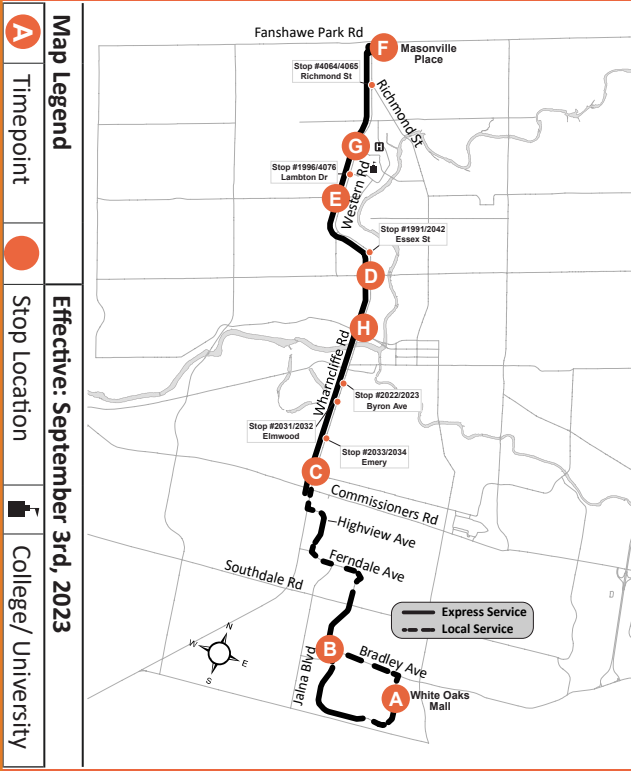

93 WHITE OAKS MALL - MASONVILLE PLACE

93 WHITE OAKS MALL - MASONVILLE PLACE

519-451-1347
www.londontransit.ca

519-451-1347
www.londontransit.ca

ROUTE 93 - MONDAY TO FRIDAY

NORTHBOUND						SOUTHBOUND							
White Oaks Mall	Jalna at Erica	Wharmcliffe at Base Line	Wharmcliffe at Oxford	Western at Phillip Aziz	Masonville Place	Masonville Place	Western at Elgin	Wharmcliffe at Oxford	Wharmcliffe at Wyatt	Wharmcliffe at Base Line	Jalna at Erica	White Oaks Mall	
A	B	C	D	E	F	F	G	D	H	C	B	A	
LVS					ARR	LVS						ARR	
-	-	-	-	-	-	-	-	-	-	-	-	6:00	
-	-	-	-	-	-	-	-	-	-	-	-	6:45	
6:00	6:07	6:16	6:25	6:28	6:34	6:35	6:40	6:44	6:47	6:51	7:00	7:04	
-	-	-	-	-	-	6:45	6:54	7:02	7:07	7:14	7:27	7:33	
6:45	6:52	7:01	7:14	7:20	7:30	7:33	7:42	7:50	7:55	8:02	8:15	8:21	
7:10	7:20	7:35	7:48	7:54	8:04	8:10	8:19	8:27	8:32	8:39	8:52	8:58	
7:40	7:50	8:05	8:18	8:24	8:34	8:40	8:49	8:57	9:02	9:09	9:22	9:28	
8:27	8:37	8:52	9:05	9:11	9:21	9:27	9:35	9:41	9:44	9:50	10:00	10:05	
9:07	9:14	9:23	9:34	9:38	9:44	9:55	10:03	10:09	10:12	10:18	10:28	10:33	
9:35	9:42	9:51	10:02	10:06	10:12	10:20	10:28	10:34	10:37	10:43	10:53	10:58	
10:10	10:17	10:26	10:37	10:41	10:47	10:50	10:58	11:04	11:07	11:13	11:23	11:28	
10:45	10:52	11:01	11:12	11:16	11:22	11:24	11:31	11:37	11:40	11:46	11:56	12:01	
11:10	11:17	11:26	11:37	11:41	11:47	11:51	11:58	12:04	12:07	12:13	12:23	12:28	
11:40	11:47	11:56	12:07	12:11	12:17	12:21	12:28	12:34	12:37	12:43	12:53	12:58	
12:10	12:17	12:27	12:38	12:42	12:49	12:51	12:58	1:04	1:07	1:13	1:23	1:28	
12:38	12:45	12:55	1:06	1:10	1:17	1:21	1:28	1:34	1:37	1:43	1:53	1:58	
-	-	-	-	-	-	1:42	1:50	1:57	2:00	2:06	2:18	2:23	
1:10	1:17	1:27	1:36	1:40	1:47	1:47	1:55	2:02	2:05	2:11	2:23	2:28	
1:40	1:47	1:57	2:08	2:12	2:19	2:19	2:27	2:34	2:37	2:43	2:55	3:00	
2:10	2:18	2:30	2:42	2:46	2:53	2:53	3:01	3:08	3:11	3:17	3:29	3:34	
2:23	2:31	2:43	2:55	2:59	3:06	3:10	3:18	3:25	3:28	3:34	3:46	3:51	
2:33	2:41	2:53	3:05	3:09	3:16	3:35	3:43	3:53	3:58	4:06	4:19	4:25	
3:10	3:18	3:30	3:42	3:46	3:53	3:59	4:07	4:17	4:22	4:30	4:43	4:49	
3:39	3:47	3:59	4:11	4:15	4:22	4:26	4:34	4:44	4:49	4:57	5:10	5:16	
4:00	4:10	4:25	4:39	4:45	4:55	4:58	5:06	5:16	5:21	5:29	5:42	5:48	
4:30	4:40	4:55	5:09	5:15	5:25	5:30	5:38	5:48	5:53	6:01	6:14	6:20	
5:03	5:13	5:28	5:42	5:48	5:58	6:07	6:13	6:20	6:23	6:30	6:40	6:44	
5:26	5:36	5:51	6:05	6:11	6:21*	To Garage							
5:50	6:00	6:15	6:27	6:33	6:43	6:43	6:49	6:56	6:59	7:06	7:16	7:20	
6:30	6:37	6:46	6:56	7:02	7:09	7:14	7:20	7:27	7:30	7:37	7:47	7:51	
6:55	7:02	7:11	7:21	7:27	7:34	7:44	7:50	7:57	8:00	8:07	8:17	8:21	
7:25	7:32	7:41	7:51	7:57	8:04	8:06	8:12	8:19	8:22	8:29	8:39	8:43	
8:01	8:08	8:17	8:27	8:33	8:40	8:48	8:55	9:01	9:04	9:10	9:19	9:23	
8:27	8:34	8:43	8:53	8:59	9:06*	To Garage							
8:54	9:01	9:10	9:20	9:26	9:33	9:45	9:52	9:58	10:01	10:07	10:16	10:20	
9:33	9:39	9:47	9:57	10:01	10:07	10:10	10:17	10:23	10:26	10:32	10:41	10:45	
10:31	10:37	10:45	10:55	10:59	11:05	11:10	11:17	11:23	11:26	11:32	11:41	11:45	
11:00	11:06	11:14	11:24	11:28	11:34	11:40	11:47	11:53	11:56	12:02	12:11	12:15	
11:55	12:01	12:09	12:19	12:23	12:29*	To Garage							
12:15*	To Garage												

LEGEND

- Bus into Garage
- + Route Change
- 0:00 Bus goes into service at Bradley and Jalna 3min earlier

use realtime.londontransit.ca for up-to-date arrivals