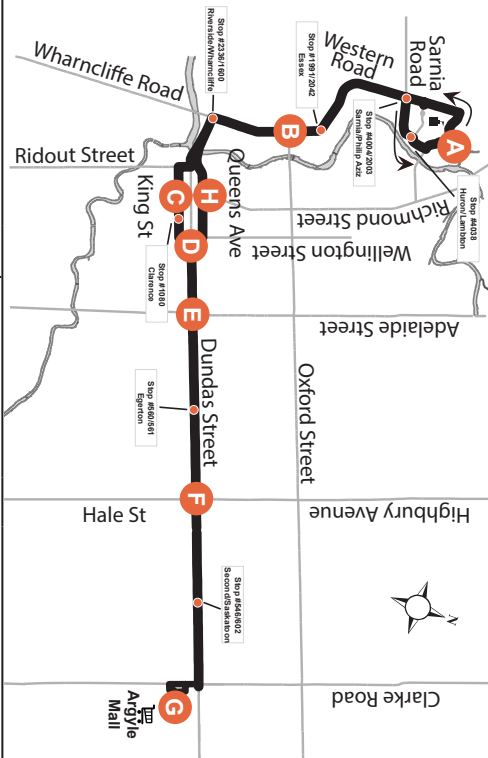

# 94 EXPRESS NATURAL SCIENCE - ARGYLE MALL

<b>Map Legend</b>	<b>Effective: June 25th, 2023</b>
<b>A</b> Timepoint	<b>H</b> Shopping Centre
<b>●</b> Stop Location	<b>H</b> Hospital
	<b>➔</b> College/ University
	<b>➔</b> Route Direction

## ROUTE 94 - MONDAY TO FRIDAY

EASTBOUND							WESTBOUND						
Natural Science	Wharncliffe at Oxford	King at Richmond	Dundas at Wellington	Dundas at Adelaide	Dundas at Highbury	Argyle Mall	Argyle Mall	Dundas at Highbury	Dundas at Adelaide	Dundas at Wellington	Queen at Richmond	Wharncliffe at Oxford	Natural Science
A	B	C	D	E	F	G	G	F	E	D	H	B	A
LVS						ARR	LVS						ARR
-	-	-	-	-	-	-	6:59	7:06	7:11	7:14	7:15	7:22	7:33
-	-	-	-	-	-	-	7:25	7:32	7:37	7:40	7:41	7:48	7:59
7:14	7:23	7:29	7:32	7:36	7:41	7:48	7:51	7:58	8:03	8:06	8:07	8:14	8:25
7:40	7:49	7:55	7:58	8:02	8:07	8:14	8:17	8:24	8:29	8:32	8:33	8:40	8:51
8:06	8:15	8:21	8:24	8:28	8:33	8:40	8:43	8:50	8:55	8:58	8:59	9:06	9:18
8:32	8:41	8:47	8:50	8:54	8:59	9:06	9:09	9:16	9:21	9:24	9:25	9:32	9:44
9:00	9:08	9:13	9:16	9:20	9:25	9:31	9:35	9:42	9:47	9:50	9:51	9:58	10:10*
9:26	9:34	9:39	9:42	9:46	9:51	9:57*	To Garage						
9:52	10:00	10:05	10:08	10:12	10:17	10:23*	To Garage						
No Service Until PM													