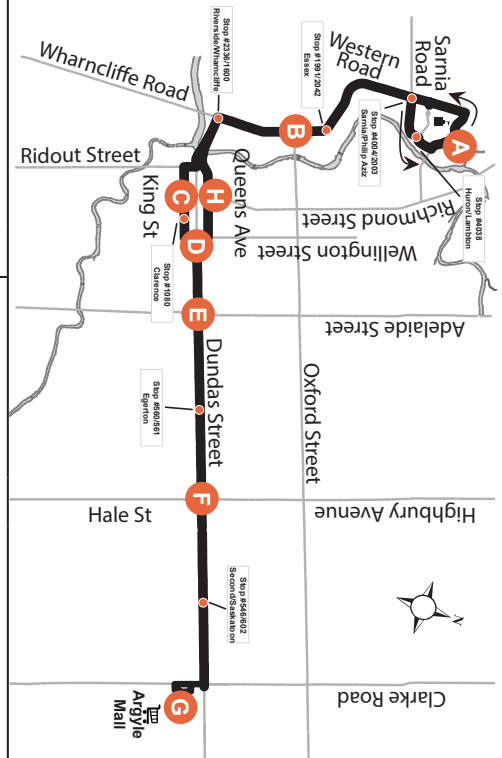

# 94 EXPRESS NATURAL SCIENCE - ARGYLE MALL

<b>Map Legend</b>	<b>Effective: June 25th, 2023</b>
<b>A</b> Timepoint	<b>H</b> Shopping Centre
<b>●</b> Stop Location	<b>H</b> Hospital
	<b>➔</b> College/ University
	<b>➔</b> Route Direction

## ROUTE 94 - MONDAY TO FRIDAY

EASTBOUND							WESTBOUND						
Natural Science	Wharncliffe at Oxford	King at Richmond	Dundas at Wellington	Dundas at Adelaide	Dundas at Highbury	Argyle Mall	Argyle Mall	Dundas at Highbury	Dundas at Adelaide	Dundas at Wellington	Queen at Richmond	Wharncliffe at Oxford	Natural Science
A	B	C	D	E	F	G	G	F	E	D	H	B	A
LVS						ARR	LVS						ARR
-	-	-	-	-	-	-	6:59	7:06	7:11	7:14	7:15	7:22	7:33
-	-	-	-	-	-	-	7:25	7:32	7:37	7:40	7:41	7:48	7:59
7:14	7:23	7:29	7:32	7:36	7:41	7:48	7:51	7:58	8:03	8:06	8:07	8:14	8:25
7:40	7:49	7:55	7:58	8:02	8:07	8:14	8:17	8:24	8:29	8:32	8:33	8:40	8:51
8:06	8:15	8:21	8:24	8:28	8:33	8:40	8:43	8:50	8:55	8:58	8:59	9:06	9:18
8:32	8:41	8:47	8:50	8:54	8:59	9:06	9:09	9:16	9:21	9:24	9:25	9:32	9:44
9:00	9:08	9:13	9:16	9:20	9:25	9:31	9:35	9:42	9:47	9:50	9:51	9:58	10:10*
9:26	9:34	9:39	9:42	9:46	9:51	9:57*	To Garage						
9:52	10:00	10:05	10:08	10:12	10:17	10:23*	To Garage						
No Service Until PM													