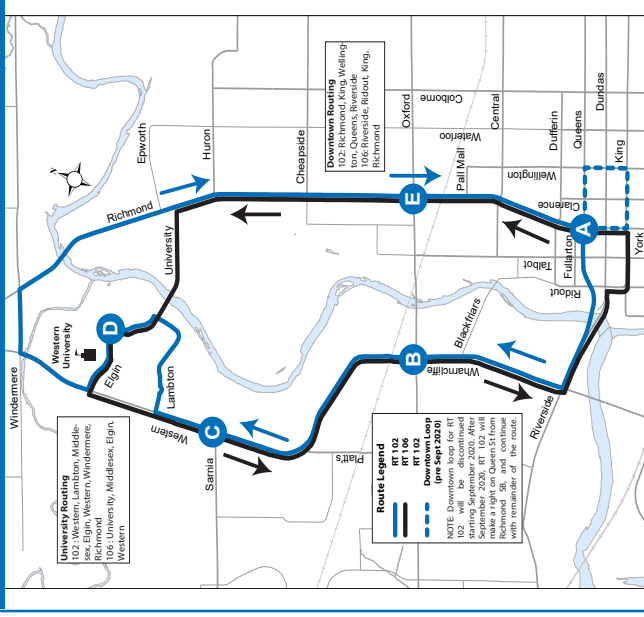

102 DOWNTOWN - 106 NATURAL SCIENCE

Effective: September 1, 2024

Map Legend

A Timepoint

102
106

University

Service Notes

519-451-1347
www.londontransit.ca

London transit

ROUTE 102 - SATURDAY						
ROUTE 102						
NORTHBOUND			SOUTHBOUND			
Queens & Richmond	Wharnclyffe & Oxford	Western & Phillip Aziz	Natural Science	Natural Science	Richmond & Oxford	Queens & Richmond
A	B	C	D	D	E	A
LVS			ARR	LVS		ARR
-	-	-	-	11:00	11:12	11:19
11:19	11:25	11:29	11:37	11:42	11:54	12:01
12:01	12:07	12:11	12:19	12:25	12:37	12:45
12:45	12:51	12:55	1:03	1:05	1:17	1:25
1:25	1:31	1:35	1:43	1:45	1:57	2:05
2:05	2:11	2:15	2:22	2:25	2:38	2:46
2:46	2:52	2:56	3:03	3:05	3:18	3:26
3:26	3:32	3:36	3:43	3:46	4:00	4:08
4:08	4:16	4:19	4:26	4:30	4:44	4:52
4:52	5:00	5:03	5:10	5:15	5:29	5:37
5:37	5:45	5:48	5:55	6:00	6:12	6:19
6:19	6:25	6:29	6:35	6:40	6:52	6:59
6:59	7:05	7:09	7:15	7:20	7:32	7:39
7:39	7:45	7:49	7:55	8:00	8:12	8:19
8:19	8:25	8:29	8:35	8:40	8:52	8:59
8:59	9:03	9:06	9:11	9:15	9:26	9:33
9:33	9:37	9:40	9:45	9:50	10:01	10:08
10:08	10:12	10:15	10:20	10:25	10:36	10:43
10:43	10:47	10:50	10:55	11:00	11:11	11:18
11:18	11:22	11:25	11:30*	To Garage		

ROUTE 106 - SATURDAY						
ROUTE 106						
NORTHBOUND			SOUTHBOUND			
Richmond & Queens	Richmond & Oxford	Natural Science	Natural Science	Western & Sarnia	Wharnclyffe & Oxford	Richmond & Queens
A	E	D	D	C	B	A
LVS		ARR	LVS			ARR
11:00	11:08	11:17	11:20	11:25	11:29	11:41
11:41	11:49	11:58	12:05	12:11	12:15	12:27
12:27	12:35	12:44	12:45	12:51	12:55	1:07
1:07	1:15	1:24	1:25	1:31	1:35	1:47
1:47	1:55	2:04	2:05	2:11	2:16	2:28
2:28	2:37	2:45	2:50	2:56	3:01	3:13
3:13	3:22	3:30	3:35	3:41	3:46	3:58
3:58	4:07	4:15	4:20	4:31	4:36	4:48
4:48	4:58	5:08	5:10	5:21	5:26	5:38
5:38	5:48	5:58	6:00	6:06	6:10	6:22
6:22	6:30	6:37	6:40	6:46	6:50	7:02
7:02	7:10	7:17	7:20	7:26	7:30	7:42
7:42	7:50	7:57	8:00	8:06	8:10	8:22
8:22	8:30	8:37	8:40	8:46	8:50	9:02
9:02	9:09	9:16	9:20	9:25	9:29	9:41
9:41	9:48	9:55	10:00	10:05	10:09	10:21
10:21	10:28	10:35	10:40	10:45	10:49*	

ROUTE 102 - SUNDAY						
ROUTE 102						
NORTHBOUND			SOUTHBOUND			
Queens & Richmond	Wharnclyffe & Oxford	Western & Phillip Aziz	Natural Science	Natural Science	Richmond & Oxford	Queens & Richmond
A	B	C	D	D	E	A
LVS			ARR	LVS		ARR
-	-	-	-	11:00	11:12	11:19
11:19	11:25	11:29	11:37	11:42	11:54	12:01
12:01	12:07	12:11	12:19	12:25	12:37	12:45
12:45	12:51	12:55	1:03	1:05	1:17	1:25
1:25	1:31	1:35	1:43	1:45	1:57	2:05
2:05	2:11	2:15	2:22	2:25	2:38	2:46
2:46	2:52	2:56	3:03	3:05	3:18	3:26
3:26	3:32	3:36	3:43	3:46	4:00	4:08
4:08	4:16	4:19	4:26	4:30	4:44	4:52
4:52	5:00	5:03	5:10	5:15	5:29	5:37
5:37	5:45	5:48	5:55	6:00	6:12	6:19
6:19	6:25	6:29	6:35	6:40	6:52	6:59
6:59	7:05	7:09	7:15	7:20	7:32	7:39
7:39	7:45	7:49	7:55	8:00	8:12	8:19
8:19	8:25	8:29	8:35	8:40	8:52	8:59
8:59	9:03	9:06	9:11	9:15	9:26	9:33
9:33	9:37	9:40	9:45	9:50	10:01	10:08
10:08	10:12	10:15	10:20*	To Garage