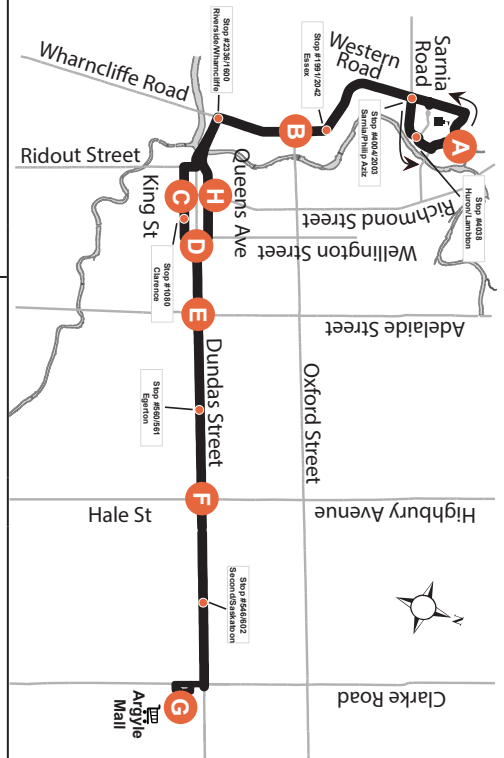

94 EXPRESS NATURAL SCIENCE - ARGYLE MALL

Map Legend	Effective: June 25th, 2023
A Timepoint	H Shopping Centre
● Stop Location	H Hospital
	➡ College/ University
	➡ Route Direction

519-451-1347
www.londontransit.ca

ROUTE 94 - MONDAY TO FRIDAY

EASTBOUND							WESTBOUND						
Natural Science	Wharncliffe at Oxford	King at Richmond	Wellington at Dundas	Dundas at Adelaide	Dundas at Highbury	Argyle Mall	Argyle Mall	Dundas at Highbury	Dundas at Adelaide	Wellington at Dundas	Queen at Richmond	Wharncliffe at Oxford	Natural Science
A	B	C	D	E	F	G	G	F	E	D	H	B	A
LVS						ARR	LVS						ARR
-	-	-	-	-	-	-	6:59	7:06	7:11	7:14	7:15	7:22	7:33
-	-	-	-	-	-	-	7:25	7:32	7:37	7:40	7:41	7:48	7:59
7:14	7:23	7:29	7:32	7:36	7:41	7:48	7:51	7:58	8:03	8:06	8:07	8:14	8:25
7:40	7:49	7:55	7:58	8:02	8:07	8:14	8:17	8:24	8:29	8:32	8:33	8:40	8:51
8:06	8:15	8:21	8:24	8:28	8:33	8:40	8:43	8:50	8:55	8:58	8:59	9:06	9:18
8:32	8:41	8:47	8:50	8:54	8:59	9:06	9:09	9:16	9:21	9:24	9:25	9:32	9:44
9:00	9:08	9:13	9:16	9:20	9:25	9:31	9:35	9:42	9:47	9:50	9:51	9:58	10:10*
9:26	9:34	9:39	9:42	9:46	9:51	9:57*	To Garage						
9:52	10:00	10:05	10:08	10:12	10:17	10:23*	To Garage						
No Service Until PM													