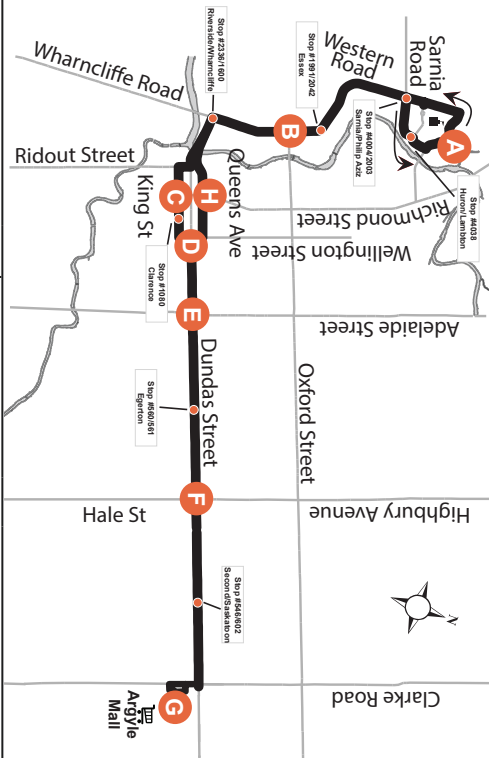

94 EXPRESS NATURAL SCIENCE - ARGYLE MALL

Map Legend	Effective: June 25th, 2023
A Timepoint	H Shopping Centre
● Stop Location	H Hospital
	➡ College/ University
	➡ Route Direction

519-451-1347
www.londontransit.ca

ROUTE 94 - MONDAY TO FRIDAY

EASTBOUND							WESTBOUND						
Natural Science	Wharncliffe at Oxford	King at Richmond	Wellington at Dundas	Dundas at Adelaide	Dundas at Highbury	Argyle Mall	Argyle Mall	Dundas at Highbury	Dundas at Adelaide	Wellington at Dundas	Queen at Richmond	Wharncliffe at Oxford	Natural Science
A	B	C	D	E	F	G	G	F	E	D	H	B	A
LVS						ARR	LVS						ARR
-	-	-	-	-	-	-	6:59	7:06	7:11	7:14	7:15	7:22	7:33
-	-	-	-	-	-	-	7:25	7:32	7:37	7:40	7:41	7:48	7:59
7:14	7:23	7:29	7:32	7:36	7:41	7:48	7:51	7:58	8:03	8:06	8:07	8:14	8:25
7:40	7:49	7:55	7:58	8:02	8:07	8:14	8:17	8:24	8:29	8:32	8:33	8:40	8:51
8:06	8:15	8:21	8:24	8:28	8:33	8:40	8:43	8:50	8:55	8:58	8:59	9:06	9:18
8:32	8:41	8:47	8:50	8:54	8:59	9:06	9:09	9:16	9:21	9:24	9:25	9:32	9:44
9:00	9:08	9:13	9:16	9:20	9:25	9:31	9:35	9:42	9:47	9:50	9:51	9:58	10:10*
9:26	9:34	9:39	9:42	9:46	9:51	9:57*	To Garage						
9:52	10:00	10:05	10:08	10:12	10:17	10:23*	To Garage						
No Service Until PM													