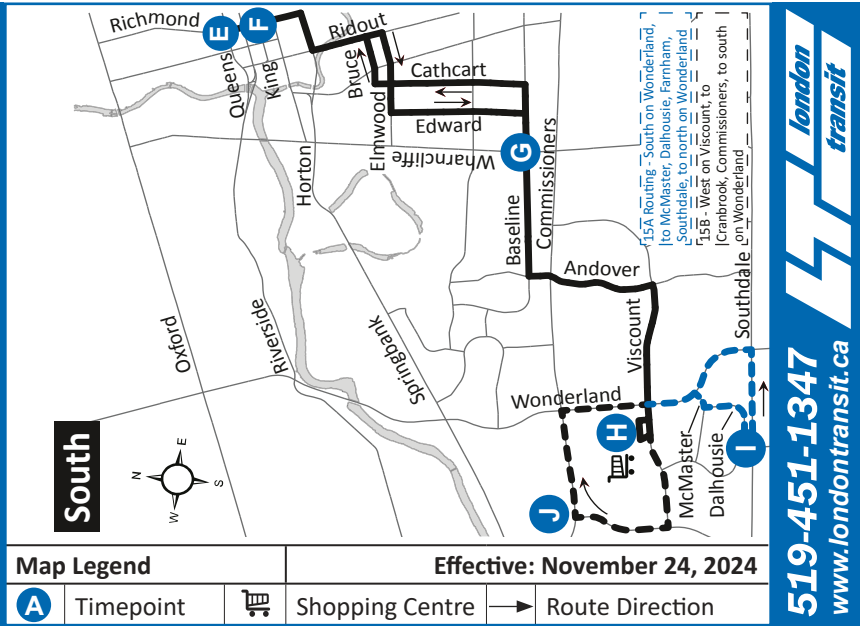

15 HURON HEIGHTS - WESTMOUNT MALL