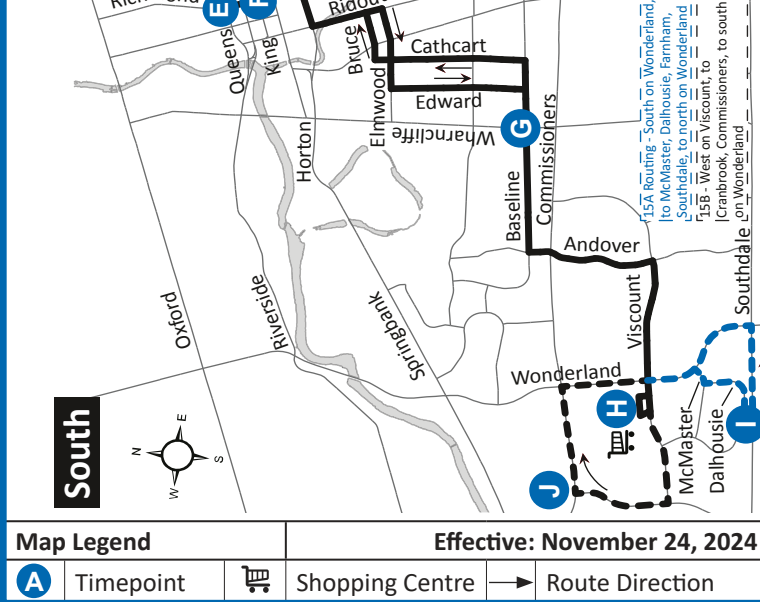

15 HURON HEIGHTS - WESTMOUNT MALL

519-451-1347
www.londontransit.ca