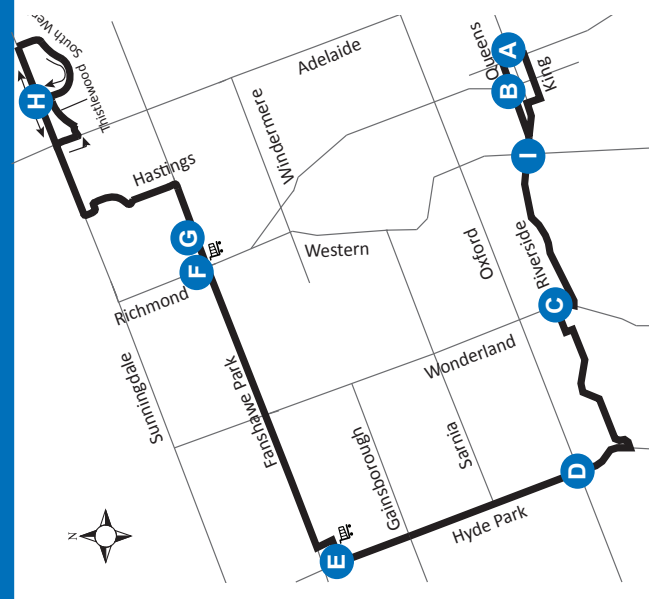

19 DOWNTOWN-STONEY CREEK

Effective: November 24, 2024

Map Legend

- A Timepoint
- Shopping Centre
- Route Direction 19
- Service Notes

519-451-1347
www.londontransit.ca

19 DOWNTOWN-STONEY CREEK

Effective: November 24, 2024