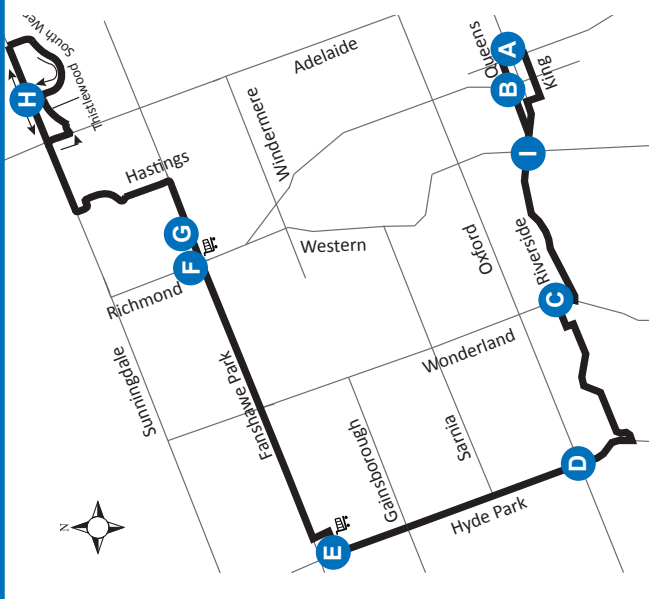

19 DOWNTOWN-STONEY CREEK

Effective: November 24, 2024

Map Legend

- A Timepoint
- Shopping Centre
- Route Direction 19
- Service Notes

519-451-1347
www.londontransit.ca

19 DOWNTOWN-STONEY CREEK

Effective: November 24, 2024

LEGEND

*	Bus into Garage	+	Route Change
0:00	Bus goes into service at Blackwater east of Adelaide 2min earlier		
8:01	Bus goes into service at Fanshawe and Hastings 7min earlier		