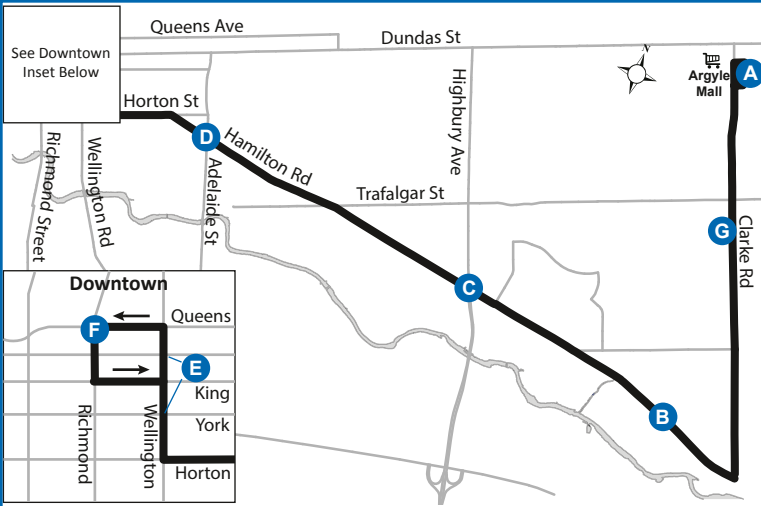

DOWNTOWN - ARGYLE MALL

3

Map Legend

Effective: September 1, 2024

A Timepoint Shopping Centre Route Direction

519-451-1347
www.londontransit.ca

ROUTE 3 - MONDAY TO FRIDAY

use realtime.londontransit.ca for up-to-date arrivals

LEGEND

+	Route Change	*	Bus into Garage
0:00	Bus goes into service 1 minute earlier at Clarke at Churchill		

ROUTE 3 - SUNDAY / HOLIDAY

WESTBOUND						EASTBOUND				
Argyle Mall	Hamilton at River Run	Hamilton at Highbury	Hamilton at Adelaide	Wellington at Dundas	Richmond at Queens	King at Wellington	Hamilton at Adelaide	Hamilton at Highbury	Clarke at Charterhouse	Argyle Mall
A	B	C	D	E	F	E	D	C	G	A
LVS										ARR
8:49	8:58	9:03	9:11	9:16	9:19	9:22	9:27	9:34	9:42	9:46+
9:36	9:45	9:50	9:58	10:03	10:06	10:09	10:14	10:21	10:29	10:33+
10:23	10:32	10:37	10:45	10:50	10:53	10:56	11:01	11:08	11:16	11:20+
11:10	11:19	11:24	11:32	11:37	11:40	11:43	11:48	11:55	12:03	12:08+
11:56	12:06	12:11	12:19	12:24	12:27	12:30	12:35	12:42	12:51	12:56+
12:43	12:53	12:58	1:06	1:11	1:14	1:17	1:22	1:29	1:38	1:43+
1:30	1:40	1:45	1:53	1:58	2:01	2:04	2:09	2:16	2:25	2:30+
2:17	2:27	2:32	2:40	2:45	2:48	2:51	2:56	3:03	3:12	3:17+
3:04	3:14	3:19	3:27	3:32	3:35	3:38	3:43	3:50	3:59	4:04+
3:51	4:01	4:06	4:14	4:19	4:22	4:25	4:30	4:37	4:46	4:51+
4:39	4:49	4:54	5:02	5:07	5:09	5:12	5:17	5:24	5:33	5:37+
5:28	5:37	5:41	5:49	5:54	5:56	5:59	6:04	6:11	6:20	6:24*
6:15	6:24	6:28	6:36	6:41	6:43	6:46	6:51	6:58	7:07	7:11
7:22	7:31	7:35	7:43	7:48	7:50	7:53	7:58	8:05	8:14	8:18
8:22	8:31	8:35	8:43	8:48	8:50	8:53	8:58	9:05	9:14	9:18
9:22	9:31	9:35	9:43	9:48	9:50	9:53	9:58	10:05	10:13	10:16+