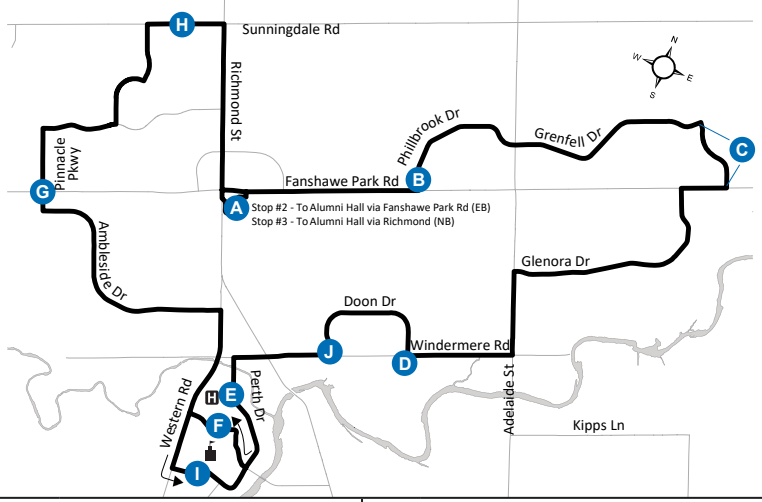

34 MASONVILLE PLACE - ALUMNI HALL/ NATURAL SCIENCE

Map Legend Effective: November 24th, 2024

A	Timepoint	H	Hospital
	Route Direction		University

519-451-1347
www.londontransit.ca