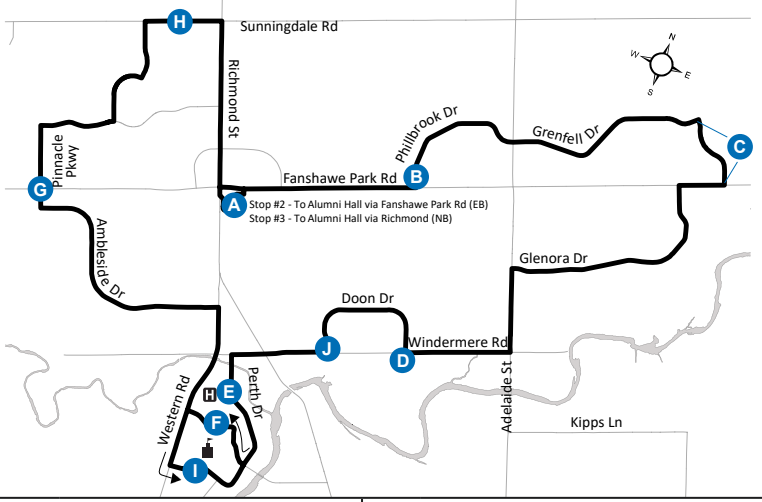

Map Legend Effective: November 24th, 2024

A	Timepoint	H	Hospital
	Route Direction		University

519-451-1347
www.londontransit.ca

ROUTE 34 - MONDAY TO FRIDAY

CLOCKWISE

COUNTER-CLOCKWISE

Masonville Place	Phillbrook at Donnybrook	Stackhouse at Fanshawe	Windermere at Doon	University Hospital	Natural Science	Pinnacle Parkway at Fanshawe	Sunningdale at Village Walk	Masonville Place	Masonville Place	Sunningdale at Village Walk	Pinnacle Parkway at Fanshawe	Alumni Hall	University Hospital	Doon at Windermere	Grenfell at Stackhouse	Fanshawe at Phillbrook	Masonville Place
A	B	C	D	E	F	G	H	A	A	H	G	I	E	J	C	B	A
LVS				LVS				ARR	LVS			LVS					ARR
-	-	-	-	-	-	-	-	-	5:35	5:38	5:45	5:56	6:00	6:03	6:12	6:21	6:25
-	-	-	-	-	-	-	-	-	6:12	6:15	6:22	6:36	6:40	6:44	6:56	7:05	7:09
6:00	6:04	6:11	6:19	6:29	6:32	6:39	6:45	6:49	6:52	6:55	7:02	7:16	7:20	7:24	7:36	7:45	7:50
6:40	6:44	6:51	6:59	7:09	7:12	7:19	7:25	7:29	7:32	7:36	7:43	7:57	8:01	8:05	8:17	8:26	8:30
7:10	7:15	7:25	7:36	7:48	7:52	8:01	8:09	8:12	8:14	8:18	8:25	8:39	8:43	8:47	8:59	9:08	9:13
7:50	7:55	8:05	8:16	8:26	8:30	8:39	8:47	8:54	8:56	9:00	9:07	9:21	9:25	9:28	9:41	9:49	9:54
8:32	8:37	8:47	8:58	9:10	9:13	9:21	9:27	9:33	9:37	9:41	9:48	10:02	10:06	10:09	10:22	10:30	10:35
9:15	9:20	9:30	9:40	9:52	9:55	10:03	10:09	10:15	10:17	10:21	10:28	10:42	10:46	10:49	11:02	11:10	11:15
9:55	10:00	10:10	10:20	10:32	10:35	10:43	10:49	10:55	11:02	11:06	11:13	11:27	11:31	11:34	11:47	11:55	12:00
10:35	10:40	10:50	11:00	11:12	11:15	11:23	11:29	11:35	11:42	11:46	11:53	12:07	12:11	12:14	12:27	12:35	12:40
11:15	11:20	11:30	11:40	11:52	11:55	12:03	12:10	12:16	12:22	12:26	12:33	12:47	12:51	12:54	1:07	1:15	1:20
12:00	12:05	12:15	12:24	12:34	12:38	12:47	12:54	1:00	1:02	1:06	1:13	1:27	1:31	1:34	1:47	1:55	2:00
12:40	12:45	12:55	1:04	1:14	1:18	1:27	1:34	1:40	1:40	1:44	1:51	2:05	2:09	2:13	2:26	2:35	2:40
1:20	1:25	1:35	1:44	1:53	1:57	2:06	2:14	2:20	2:20	2:24	2:31	2:45	2:49	2:53	3:06	3:15	3:20
2:00	2:06	2:17	2:27	2:34	2:38	2:47	2:55	3:00	3:00	3:04	3:11	3:25	3:29	3:33	3:46	3:55	4:00
2:40	2:46	2:57	3:07	3:14	3:18	3:27	3:34	3:40	3:40	3:44	3:51	4:05	4:09	4:13	4:26	4:35	4:40
3:20	3:26	3:37	3:47	3:54	3:58	4:07	4:14	4:20	4:20	4:24	4:31	4:45	4:49	4:53	5:06	5:15	5:20
4:00	4:06	4:17	4:27	4:34	4:38	4:47	4:54	5:00	5:00	5:04	5:11	5:25	5:29	5:33	5:46	5:55	6:00
4:40	4:46	4:57	5:07	5:14	5:18	5:27	5:34	5:40	5:40	5:44	5:51	6:05	6:09	6:13	6:26	6:35	6:40
5:20	5:26	5:37	5:47	5:54	5:58	6:07	6:14	6:20	6:20	6:24	6:31	6:45	6:49	6:53	7:06	7:15	7:20
6:00	6:06	6:17	6:27	6:34	6:38	6:47	6:54	7:00	7:02	7:06	7:13	7:26	7:30	7:33	7:45	7:54	7:57
6:40	6:46	6:57	7:07	7:14	7:18	7:27	7:34	7:40	7:42	7:46	7:53	8:06	8:10	8:13	8:25	8:32	8:35
7:20	7:25	7:34	7:42	7:53	7:57	8:06	8:13	8:20	8:22	8:26	8:33	8:46	8:50	8:53	9:05	9:12	9:15
8:00	8:06	8:17	8:27	8:33	8:36	8:47	8:53	9:00	9:00	9:04	9:11	9:21	9:25	9:28	9:40	9:47	9:50
8:40	8:46	8:57	9:06	9:14	9:18	9:27	9:33	9:40	9:42	9:46	9:50	10:01	10:05	10:08	10:20	10:27	10:30
9:20	9:24	9:33	9:41	9:51	9:54	10:02	10:09	10:15	10:22	10:25	10:31	10:42	10:46	10:49	11:01	11:07	11:10
10:00	10:04	10:13	10:21	10:31	10:34	10:42	10:49	10:55	11:02	11:05	11:11	11:22	11:26	11:29	11:41	11:48	11:51
10:40	10:44	10:53	11:01	11:11	11:14	11:22	11:29	11:35	11:42	11:45	11:51	12:02	12:06	12:09	12:21	12:28	12:31
11:20	11:24	11:33	11:41	11:51	11:54	12:02	12:09	12:15*	To Garage								
11:51	11:55	12:02*	To Garage														
12:31	12:35	12:42*	To Garage														