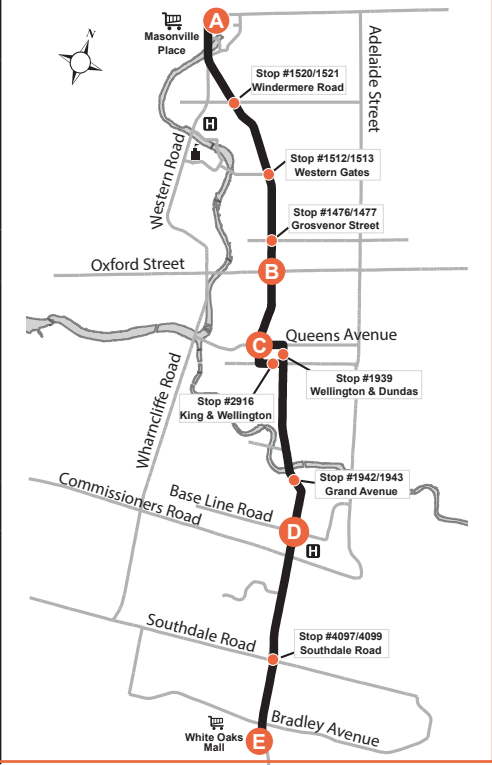

90 EXPRESS MASONVILLE PLACE - WHITE OAKS MALL

●	Stop Location
A	Timepoint
H	Shopping Centre
H	Hospital
90	Service Notes

519-451-1347 www.londontransit.ca

90 EXPRESS MASONVILLE PLACE - WHITE OAKS MALL

●	Stop Location
A	Timepoint
H	Shopping Centre
H	Hospital
90	Service Notes