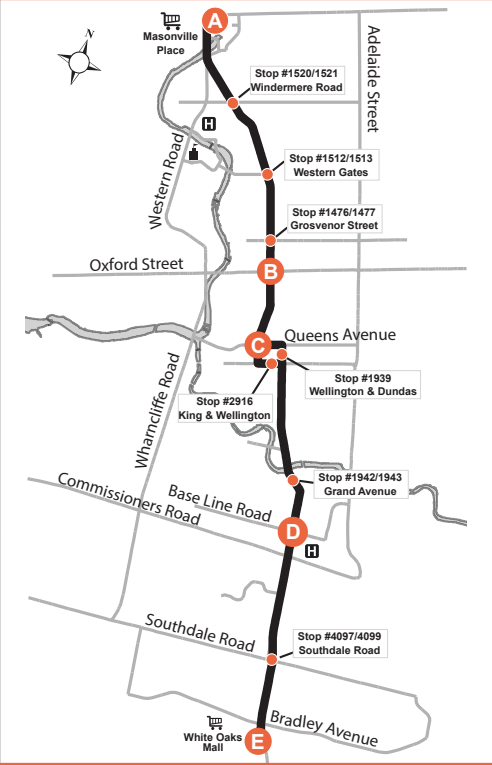

90 EXPRESS MASONVILLE PLACE - WHITE OAKS MALL

●	Stop Location
A	Timepoint
H	Shopping Centre
H	Hospital
90	Service Notes

519-451-1347 www.londontransit.ca

90 EXPRESS MASONVILLE PLACE - WHITE OAKS MALL

●	Stop Location
A	Timepoint
H	Shopping Centre
H	Hospital
90	Service Notes