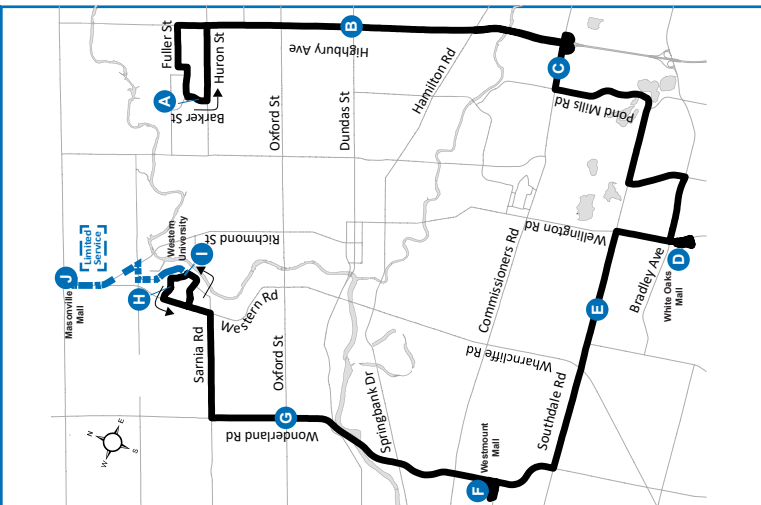

Map Legend		Effective: December 25th, 2024	
<b>A</b>	Timepoint		Shopping Centre
	University	<b>10</b>	Service Notes
	Route Direction		

Map Legend		Effective: December 25th, 2024	
<b>A</b>	Timepoint		Shopping Centre
	University	<b>10</b>	Service Notes
	Route Direction		

LEGEND	
<b>+</b>	Route Change
<b>*</b>	Bus into Garage

**0:00** Bus goes into service at Highbury at Brydges 9min earlier towards Western, or 3min earlier towards Barker at Huron

**ROUTE 10 - BOXING DAY**