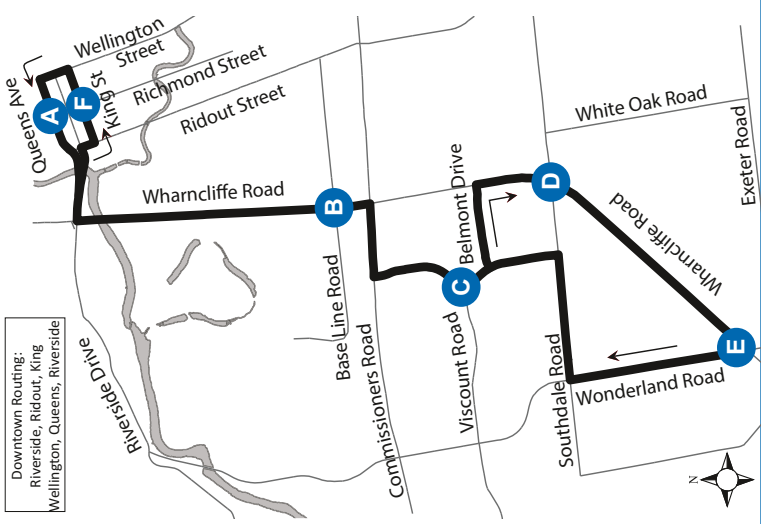

**DOWNTOWN -  
WHARNCLIFFE AT  
WONDERLAND**

**12**

Downtown Routing:  
Riverside, Ridout, King  
Wellington, Queens, Riverside

<b>Map Legend</b>		<b>Effective: December 25th, 2024</b>	
<b>A</b>	Timepoint	→	Route Direction

**519-451-1347**  
www.londontransit.ca

**ROUTE 12 - CHRISTMAS DAY**

SOUTHBOUND					NORTHBOUND				
Queens at Richmond	Wharnclyffe at Base Line	Notre Dame at Viscount	Wharnclyffe at Southdale	Wonderland at Wharnclyffe	Wonderland at Wharnclyffe	Notre Dame at Viscount	Wharnclyffe at Base Line	King at Richmond	Queens at Richmond
<b>A</b>	<b>B</b>	<b>C</b>	<b>D</b>	<b>E</b>	<b>E</b>	<b>C</b>	<b>B</b>	<b>F</b>	<b>A</b>
LVS				ARR	LVS				ARR
-	-	<b>8:21</b>	8:25	8:29	8:29	8:37	8:44	8:52	8:56
9:00	9:09	9:13	9:17	9:21	9:26	9:34	9:41	9:49	9:53
9:53	10:02	10:06	10:10	10:14	10:20	10:28	10:35	10:43	10:53
10:53	11:02	11:06	11:10	11:14	11:14	11:22	11:29	11:37	11:47
11:47	11:56	12:00	12:04	12:08	12:08	12:17	12:23	12:31	12:41
12:41	12:50	12:55	12:59	1:03	1:03	1:12	1:18	1:26	1:36
1:36	1:45	1:50	1:54	1:58	1:58	2:07	2:13	2:21	2:30
2:30	2:39	2:44	2:48	2:52	2:58	3:07	3:13	3:21	3:30
3:30	3:39	3:44	3:48	3:52	3:58	4:07	4:13	4:21	4:30
4:30	4:39	4:44	4:48	4:52	4:58	5:07	5:13	5:21	5:30
5:30	5:39	5:44	5:48	5:52	5:59	6:07	6:13	6:21	6:30
6:30	6:39	6:43	6:47	6:51	6:57	7:05	7:11	7:19	7:28
7:28	7:37	7:41	7:45	7:49	7:54	8:02	8:08	8:16	8:26
8:26	8:35	8:39	8:43	8:47	8:49	8:57	9:03	9:11	9:15
9:15	9:24	9:28	9:32	9:36	9:36	9:44*	To Garage		
<b>LEGEND</b>									
*	Bus into Garage				+	Route Change			
0:00	Bus goes into service at Commissioners and Wharnclyffe 3 minutes earlier								

**LEGEND**

*	Bus into Garage	+	Route Change
0:00	Bus goes into service at Commissioners and Wharnclyffe 3 minutes earlier		