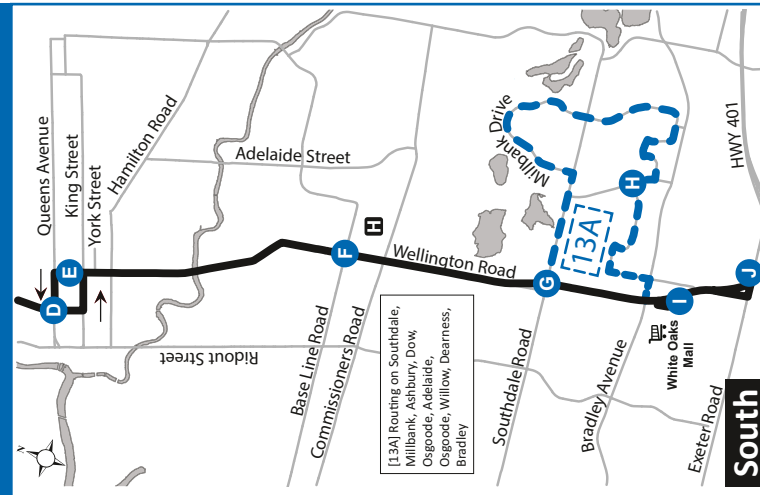

13 MASONVILLE PLACE - WHITE OAKS MALL

519-451-1347
www.londontransit.ca

13 MASONVILLE PLACE - WHITE OAKS MALL

519-451-1347
www.londontransit.ca

Map Legend		Effective: June 25th, 2023	
A Timepoint	Shopping Centre	College/ University	
H Hospital	13A Service Notes	Route Direction	

Map Legend		Effective: June 25th, 2023	
A Timepoint	Shopping Centre	College/ University	
H Hospital	13A Service Notes	Route Direction	

use realtime.londontransit.ca for up-to-date arrivals

ROUTE 13 - MONDAY TO FRIDAY