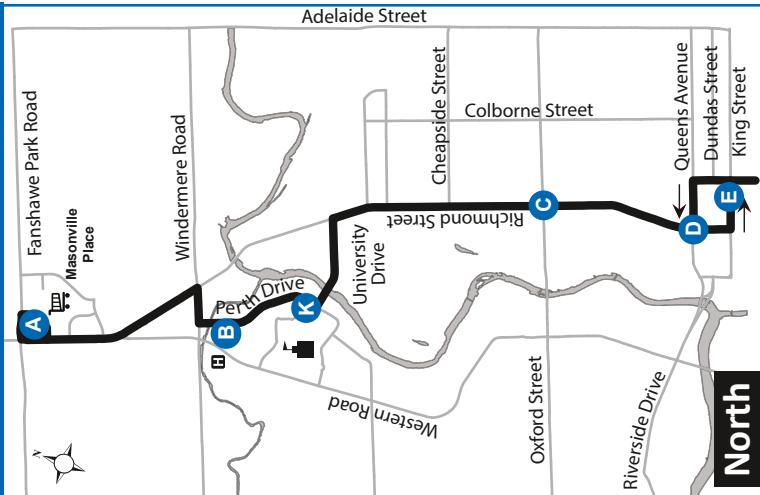

13 MASONVILLE PLACE - WHITE OAKS MALL

519-451-1347
www.londontransit.ca

13 MASONVILLE PLACE - WHITE OAKS MALL

519-451-1347
www.londontransit.ca

Map Legend		Effective: June 25th, 2023	
A Timepoint	Shopping Centre	College/ University	
H Hospital	13A Service Notes	Route Direction	

Map Legend		Effective: June 25th, 2023	
A Timepoint	Shopping Centre	College/ University	
H Hospital	13A Service Notes	Route Direction	

use realtime.londontransit.ca for up-to-date arrivals

ROUTE 13 - MONDAY TO FRIDAY