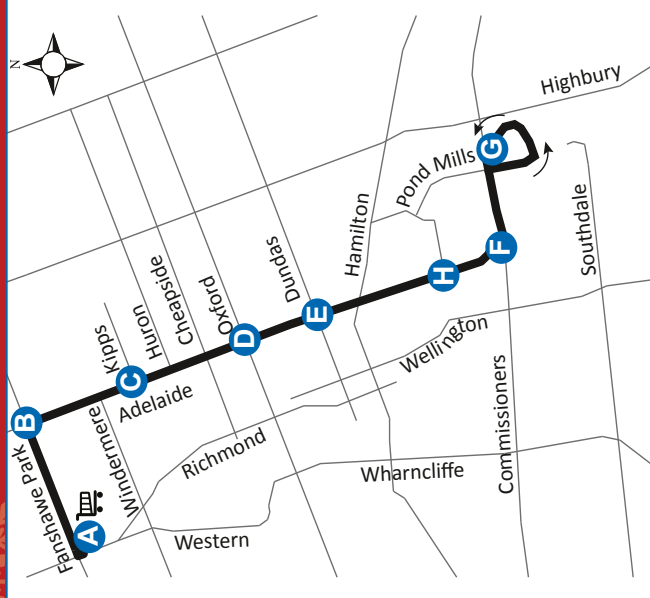

# 16 MASONVILLE PLACE - POND MILLS

Effective: December 25th, 2024

Map Legend  
 A Timepoint  
 ↑ Route Direction

519-451-1347  
 www.londontransit.ca

# 16 MASONVILLE PLACE - POND MILLS

Effective: December 25th, 2024

Map Legend  
 A Timepoint  
 ↑ Route Direction

519-451-1347  
 www.londontransit.ca

use realtime.londontransit.ca for up-to-date arrivals