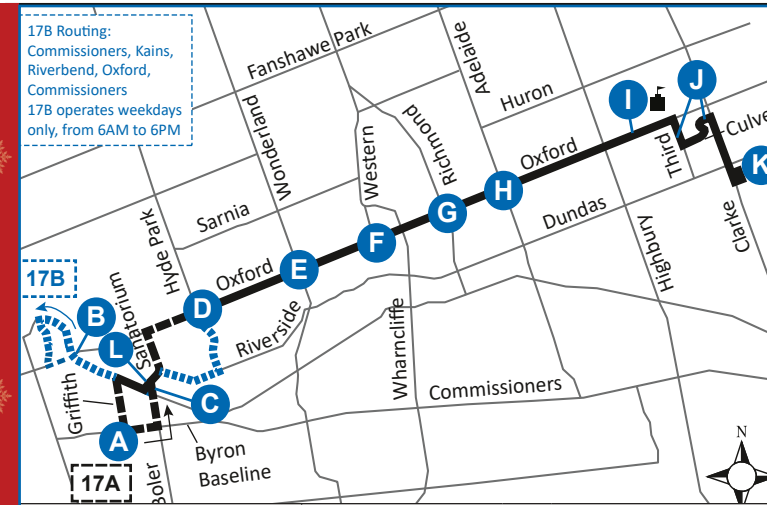

17 ARGYLE MALL - BYRON / RIVERBEND

519-451-1347
www.londontransit.ca

17 ARGYLE MALL - BYRON / RIVERBEND

519-451-1347
www.londontransit.ca

ROUTE 17 - CHRISTMAS DAY

EASTBOUND										WESTBOUND										
Byron Baseline at Griffith	Boiler at Commissioners	Oxford at Hyde Park	Oxford at Wonderland	Oxford at Platt's	Oxford at Richmond	Oxford at Adelaide	Fanshawe College Stop #4	Third at Culver	Argyle Mall	Argyle Mall	Culver at Clarke	Fanshawe College Stop #6	Oxford at Adelaide	Oxford at Richmond	Oxford at Platt's	Oxford at Wonderland	Oxford at Hyde Park	Halls Mills at Commissioners	Halls Mills at Commissioners	Byron Baseline at Griffith
A	C	D	E	F	G	H	I	J	K	K	J	I	H	G	F	E	D	L	L	A
LVS		LVS							ARR	LVS								ARR	LVS	ARR
17A																				17A
-	-	-	-	-	-	-	-	-	-	8:03	8:07	8:14	8:22	8:25	8:29	8:34	8:39	8:43	8:48	8:51
8:09	8:13	8:17	8:23	8:27	8:32	8:36	8:46	8:49	8:56	8:58	9:02	9:09	9:17	9:20	9:24	9:29	9:34	9:38	9:41	9:44
8:54	8:58	9:02	9:08	9:12	9:17	9:21	9:31	9:34	9:41	9:43	9:47	9:54	10:02	10:05	10:09	10:14	10:19	10:23	10:36	10:39
9:44	9:48	9:52	9:58	10:02	10:07	10:11	10:21	10:24	10:31	10:36	10:40	10:47	10:55	10:58	11:02	11:07	11:12	11:16	11:21	11:24
10:39	10:43	10:47	10:53	10:57	11:02	11:06	11:16	11:19	11:26	11:32	11:36	11:43	11:51	11:54	11:58	12:04	12:09	12:13	12:19	12:22
11:26	11:30	11:34	11:40	11:44	11:49	11:53	12:03	12:06	12:13	12:27	12:31	12:39	12:48	12:51	12:56	1:02	1:07	1:11	1:16	1:19
12:26	12:30	12:35	12:41	12:45	12:51	12:55	1:05	1:08	1:15	1:22	1:26	1:34	1:43	1:46	1:51	1:57	2:02	2:06	2:11	2:14
1:21	1:25	1:30	1:36	1:40	1:46	1:50	2:00	2:03	2:10	2:20	2:24	2:32	2:41	2:44	2:49	2:55	3:00	3:04	3:14	3:17
2:19	2:23	2:28	2:34	2:38	2:44	2:48	2:58	3:01	3:08	3:20	3:24	3:32	3:41	3:44	3:49	3:55	4:00	4:04	4:14	4:17
3:19	3:23	3:28	3:34	3:38	3:44	3:48	3:58	4:01	4:08	4:20	4:24	4:32	4:41	4:44	4:49	4:55	5:00	5:04	5:09	5:12
4:19	4:23	4:28	4:34	4:38	4:44	4:48	4:58	5:01	5:08	5:15	5:19	5:27	5:36	5:39	5:43	5:48	5:53	5:57	6:04	6:07
5:14	5:18	5:23	5:29	5:33	5:39	5:43	5:53	5:56	6:03	6:15	6:19	6:27	6:36	6:39	6:43	6:48	6:53	6:57	7:04	7:07
6:09	6:13	6:18	6:24	6:28	6:33	6:36	6:45	6:48	6:55	7:05	7:09	7:17	7:26	7:29	7:33	7:38	7:43	7:47	7:54	7:57
7:09	7:13	7:18	7:24	7:28	7:33	7:36	7:45	7:48	7:55	8:00	8:04	8:12	8:21	8:24	8:28	8:33	8:38	8:42	8:49	8:52
7:59	8:03	8:08	8:14	8:18	8:23	8:26	8:35	8:38	8:45	8:50	8:54	9:02	9:11	9:14	9:18	9:23	9:28	9:32	9:35	9:38
8:54	8:58	9:03	9:09	9:13	9:18	9:21	9:30	9:33	9:40	9:42	9:46	9:54	10:03	10:06	10:10	10:15	10:20	10:24	10:27	10:30
9:40	9:44	9:49	9:55	9:59	10:04	10:07	10:16	10:19	10:26	10:27	10:31	10:39	10:48	10:51	10:55	11:00	11:05	11:09	11:12	11:15
10:30	10:34	10:39	10:45	10:49	10:54	10:57	11:06	11:09	11:16*	To Garage										
11:15*	To Garage																			