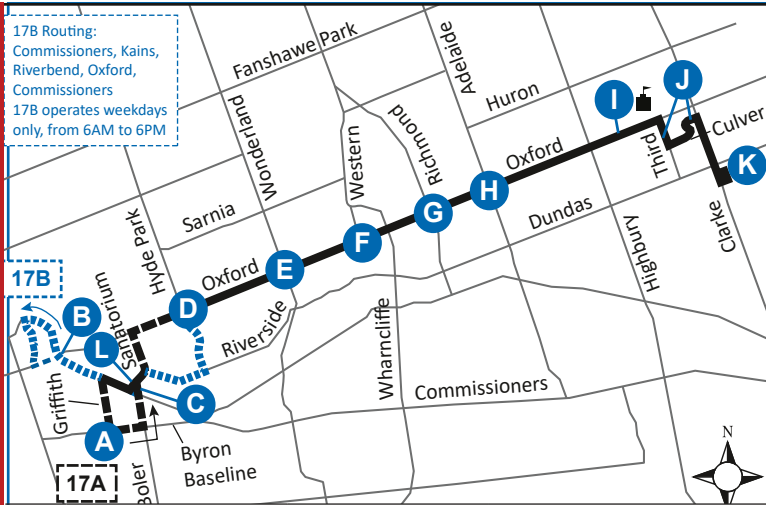

17 ARGYLE MALL - BYRON / RIVERBEND

519-451-1347
www.londontransit.ca

17 ARGYLE MALL - BYRON / RIVERBEND

519-451-1347
www.londontransit.ca

ROUTE 17 - CHRISTMAS DAY

EASTBOUND										WESTBOUND										
Byron Baseline at Griffith	Boiler at Commissioners	Oxford at Hyde Park	Oxford at Wonderland	Oxford at Platt's	Oxford at Richmond	Oxford at Adelaide	Fanshawe College Stop #4	Third at Culver	Argyle Mall	Argyle Mall	Culver at Clarke	Fanshawe College Stop #6	Oxford at Adelaide	Oxford at Richmond	Oxford at Platt's	Oxford at Wonderland	Oxford at Hyde Park	Halls Mills at Commissioners	Halls Mills at Commissioners	Byron Baseline at Griffith
A	C	D	E	F	G	H	I	J	K	K	J	I	H	G	F	E	D	L	L	A
LVS		LVS							ARR	LVS								ARR	LVS	ARR
17A																				17A
-	-	-	-	-	-	-	-	-	-	8:03	8:07	8:14	8:22	8:25	8:29	8:34	8:39	8:43	8:48	8:51
8:09	8:13	8:17	8:23	8:27	8:32	8:36	8:46	8:49	8:56	8:58	9:02	9:09	9:17	9:20	9:24	9:29	9:34	9:38	9:41	9:44
8:54	8:58	9:02	9:08	9:12	9:17	9:21	9:31	9:34	9:41	9:43	9:47	9:54	10:02	10:05	10:09	10:14	10:19	10:23	10:36	10:39
9:44	9:48	9:52	9:58	10:02	10:07	10:11	10:21	10:24	10:31	10:36	10:40	10:47	10:55	10:58	11:02	11:07	11:12	11:16	11:21	11:24
10:39	10:43	10:47	10:53	10:57	11:02	11:06	11:16	11:19	11:26	11:32	11:36	11:43	11:51	11:54	11:58	12:04	12:09	12:13	12:19	12:22
11:26	11:30	11:34	11:40	11:44	11:49	11:53	12:03	12:06	12:13	12:27	12:31	12:39	12:48	12:51	12:56	1:02	1:07	1:11	1:16	1:19
12:26	12:30	12:35	12:41	12:45	12:51	12:55	1:05	1:08	1:15	1:22	1:26	1:34	1:43	1:46	1:51	1:57	2:02	2:06	2:11	2:14
1:21	1:25	1:30	1:36	1:40	1:46	1:50	2:00	2:03	2:10	2:20	2:24	2:32	2:41	2:44	2:49	2:55	3:00	3:04	3:14	3:17
2:19	2:23	2:28	2:34	2:38	2:44	2:48	2:58	3:01	3:08	3:20	3:24	3:32	3:41	3:44	3:49	3:55	4:00	4:04	4:14	4:17
3:19	3:23	3:28	3:34	3:38	3:44	3:48	3:58	4:01	4:08	4:20	4:24	4:32	4:41	4:44	4:49	4:55	5:00	5:04	5:09	5:12
4:19	4:23	4:28	4:34	4:38	4:44	4:48	4:58	5:01	5:08	5:15	5:19	5:27	5:36	5:39	5:43	5:48	5:53	5:57	6:04	6:07
5:14	5:18	5:23	5:29	5:33	5:39	5:43	5:53	5:56	6:03	6:15	6:19	6:27	6:36	6:39	6:43	6:48	6:53	6:57	7:04	7:07
6:09	6:13	6:18	6:24	6:28	6:33	6:36	6:45	6:48	6:55	7:05	7:09	7:17	7:26	7:29	7:33	7:38	7:43	7:47	7:54	7:57
7:09	7:13	7:18	7:24	7:28	7:33	7:36	7:45	7:48	7:55	8:00	8:04	8:12	8:21	8:24	8:28	8:33	8:38	8:42	8:49	8:52
7:59	8:03	8:08	8:14	8:18	8:23	8:26	8:35	8:38	8:45	8:50	8:54	9:02	9:11	9:14	9:18	9:23	9:28	9:32	9:35	9:38
8:54	8:58	9:03	9:09	9:13	9:18	9:21	9:30	9:33	9:40	9:42	9:46	9:54	10:03	10:06	10:10	10:15	10:20	10:24	10:27	10:30
9:40	9:44	9:49	9:55	9:59	10:04	10:07	10:16	10:19	10:26	10:27	10:31	10:39	10:48	10:51	10:55	11:00	11:05	11:09	11:12	11:15
10:30	10:34	10:39	10:45	10:49	10:54	10:57	11:06	11:09	11:16*	To Garage										
11:15*	To Garage																			