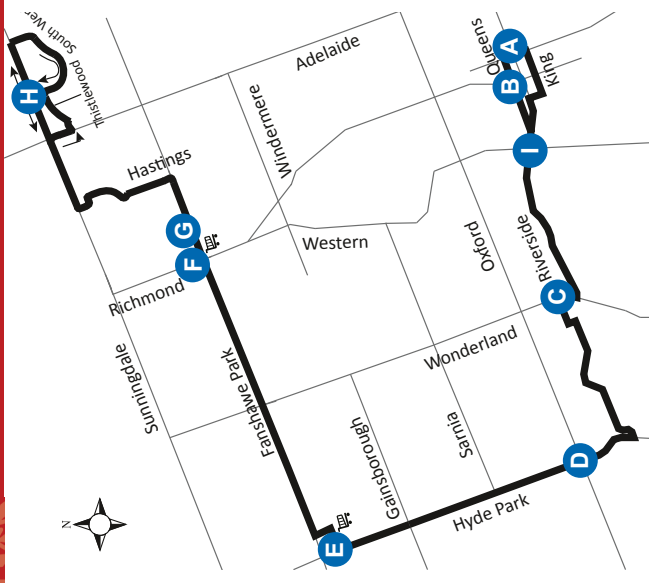

19 DOWNTOWN-STONEY CREEK

Map Legend
 A Timepoint
 Route Direction 19 Service Notes

Effective: December 25th, 2024
 Shopping Centre
 519-451-1347
 www.londontransit.ca

19 DOWNTOWN-STONEY CREEK

Map Legend
 A Timepoint
 Route Direction 19 Service Notes

LEGEND
 * Bus into Garage + Route Change
 0:00 Bus goes into service at Blackwater east of Adelaide 2min earlier

ROUTE 19 - BOXING DAY

NORTHBOUND								SOUTHBOUND							
Wellington at Dundas	Queens at Richmond	Wonderland at Riverside	Hyde Park at Oxford	Seagull at Hyde Park	Fanshawe Park at Richmond	Fanshawe Park at North Centre	South Wenige at Sunningdale EB	South Wenige at Sunningdale	South Wenige at Sunningdale WB	Fanshawe Park at North Centre	Seagull at Hyde Park	Hyde Park at Oxford	Riverside at Wonderland	Riverside at Wharnccliffe	Wellington at Dundas
A	B	C	D	E	F	G	H	H	H	G	E	D	C	I	A
LVS	LVS			LVS			ARR	LVS			LVS				ARR
5:45	5:47	5:54	6:03	6:18	6:29	6:35	6:44	6:47	6:52	6:59	7:17	7:25	7:32	7:37	7:41
6:15	6:17	6:24	6:33	6:48	6:57	7:06	7:15	7:17	7:22	7:29	7:42	7:50	7:57	8:02	8:06*
6:45	6:47	6:54	7:03	7:18	7:27	7:36	7:45	7:47	7:52	7:59	8:12	8:20	8:27	8:32	8:36*
7:15	7:17	7:24	7:33	7:40	7:49	7:55	8:04*	To Garage							
7:45	7:47	7:54	8:02	8:08	8:15	8:21*	To Garage								

LEGEND

*	Bus into Garage	+	Route Change
0:00	Bus goes into service at Blackwater east of Adelaide 2min earlier		

use realtime.londontransit.ca for up-to-date arrivals