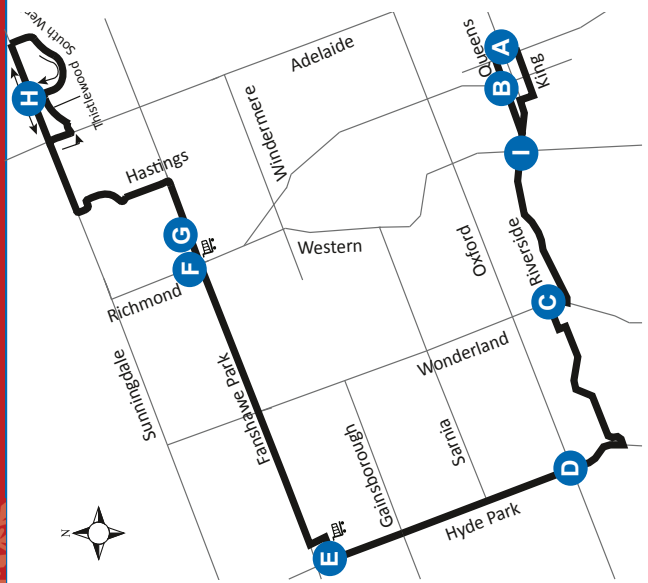

19 DOWNTOWN-STONEY CREEK

Map Legend
 A Timepoint
 Route Direction 19 Service Notes

Effective: December 25th, 2024
 Shopping Centre
 519-451-1347
 www.londontransit.ca

19 DOWNTOWN-STONEY CREEK

Map Legend
 A Timepoint
 Route Direction 19 Service Notes

LEGEND
 * Bus into Garage + Route Change
 0:00 Bus goes into service at Blackwater east of Adelaide 2min earlier

ROUTE 19 - BOXING DAY

NORTHBOUND								SOUTHBOUND							
Wellington at Dundas	Queens at Richmond	Wonderland at Riverside	Hyde Park at Oxford	Seagull at Hyde Park	Fanshawe Park at Richmond	Fanshawe Park at North Centre	South Wenige at Sunningdale EB	South Wenige at Sunningdale	South Wenige at Sunningdale WB	Fanshawe Park at North Centre	Seagull at Hyde Park	Hyde Park at Oxford	Riverside at Wonderland	Riverside at Wharnccliffe	Wellington at Dundas
A	B	C	D	E	F	G	H	H	H	G	E	D	C	I	A
LVS	LVS			LVS			ARR	LVS			LVS				ARR
5:45	5:47	5:54	6:03	6:18	6:29	6:35	6:44	6:47	6:52	6:59	7:17	7:25	7:32	7:37	7:41
6:15	6:17	6:24	6:33	6:48	6:57	7:06	7:15	7:17	7:22	7:29	7:42	7:50	7:57	8:02	8:06*
6:45	6:47	6:54	7:03	7:18	7:27	7:36	7:45	7:47	7:52	7:59	8:12	8:20	8:27	8:32	8:36*
7:15	7:17	7:24	7:33	7:40	7:49	7:55	8:04*	To Garage							
7:45	7:47	7:54	8:02	8:08	8:15	8:21*	To Garage								

LEGEND

*	Bus into Garage	+	Route Change
0:00	Bus goes into service at Blackwater east of Adelaide 2min earlier		

use realtime.londontransit.ca for up-to-date arrivals